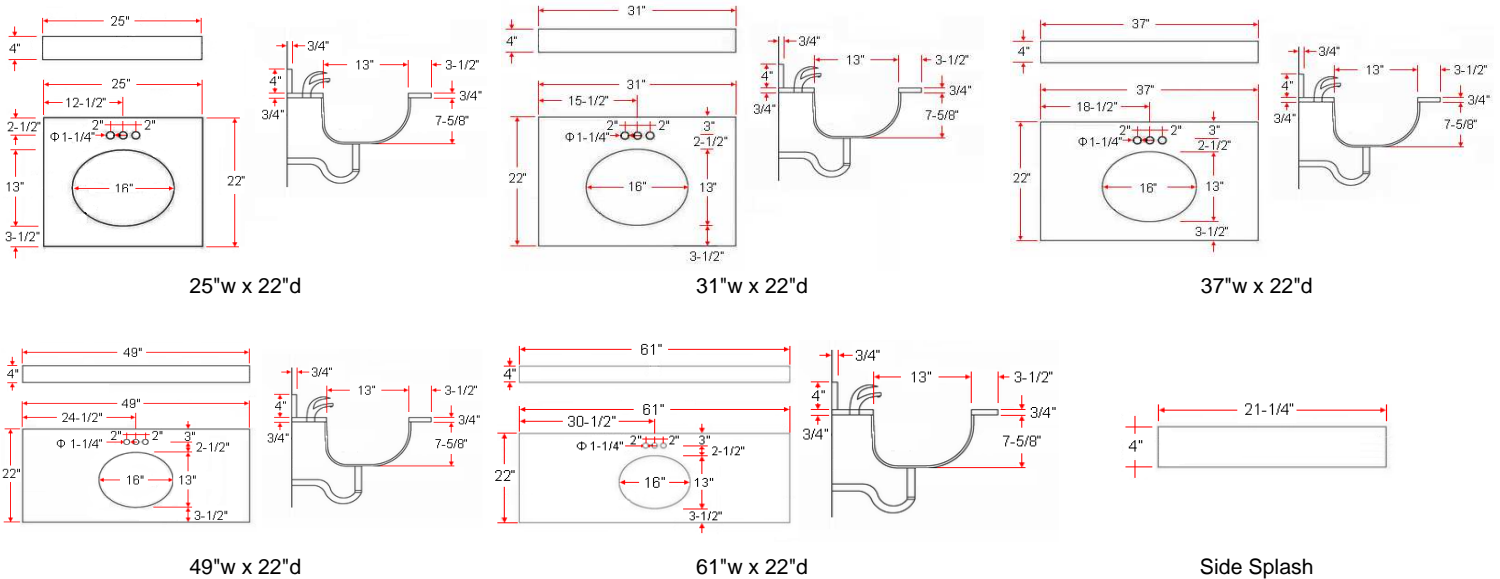

Uba Tuba Granite Vanity Top

Specifications

- Material Content:** Granite and vitreous china bowl
- Back splash:** included
- Granite Color:** Uba Tuba
- Faucet Holes:** Pre-drilled 4" center mount
- Accessory:** Side splash sold separately

Dimensions

Warranty & Compliances

- Warranty:** 1 Year Limited Warranty
- UPC:** Bowl is compliant

Order Codes & Finishes/Colors

- 25" w x 22" d:** 552521
- 31" w x 22" d:** 552539
- 37" w x 22" d:** 552547
- 49" w x 22" d:** 552554
- 61" w x 22" d:** 552562

Side Splash: 552570

Type:

Job:

Order Code:

Approvals:

Design House reserves the right to make changes in materials, specifications & models at any time. Design House also reserves the right to discontinue product without notice or obligation.