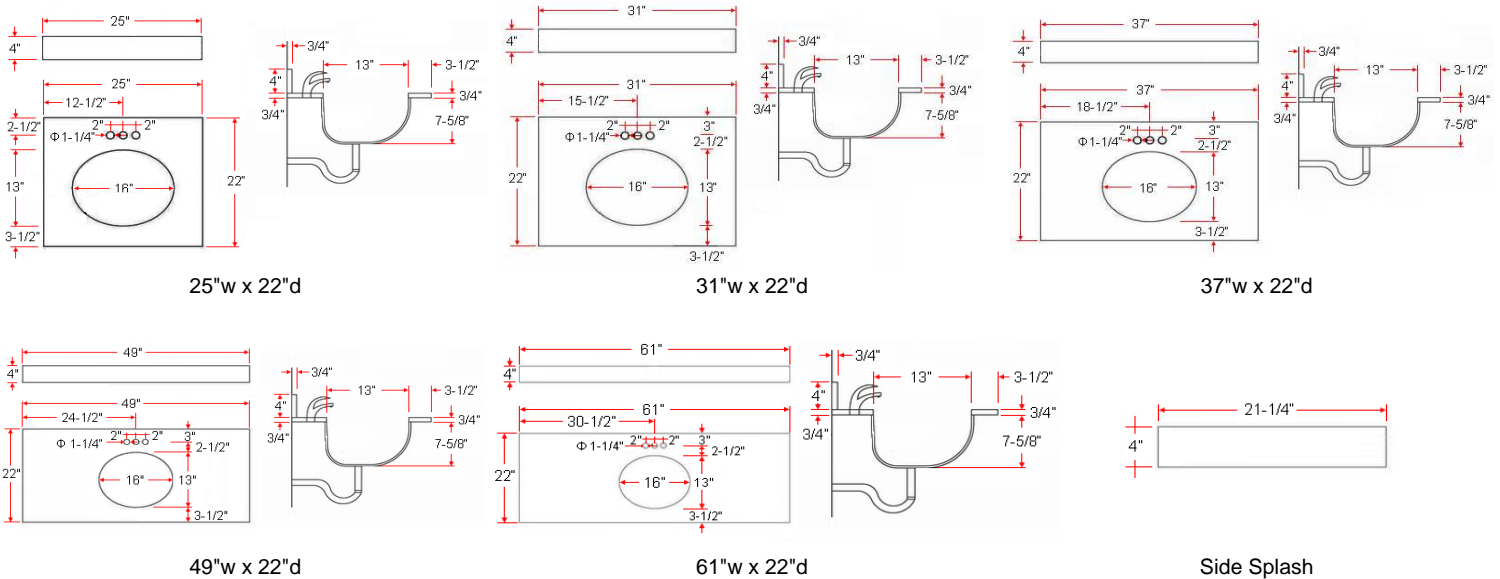

Uba Tuba Granite Vanity Top

Specifications

- Material Content:** Granite and vitreous china bowl
- Back splash:** included
- Granite Color:** Uba Tuba
- Faucet Holes:** Pre-drilled 4" center mount
- Accessory:** Side splash sold separately

Dimensions

Warranty & Compliances

- Warranty:** 1 Year Limited Warranty
- UPC:** Bowl is compliant

Order Codes & Finishes/Colors

- 25" w x 22" d** 552521
- 31" w x 22" d** 552539
- 37" w x 22" d** 552547
- 49" w x 22" d** 552554
- 61" w x 22" d** 552562

- Side Splash** 552570

Type:
Job:
Order Code:
Approvals:

Design House reserves the right to make changes in materials, specifications & models at any time. Design House also reserves the right to discontinue product without notice or obligation.