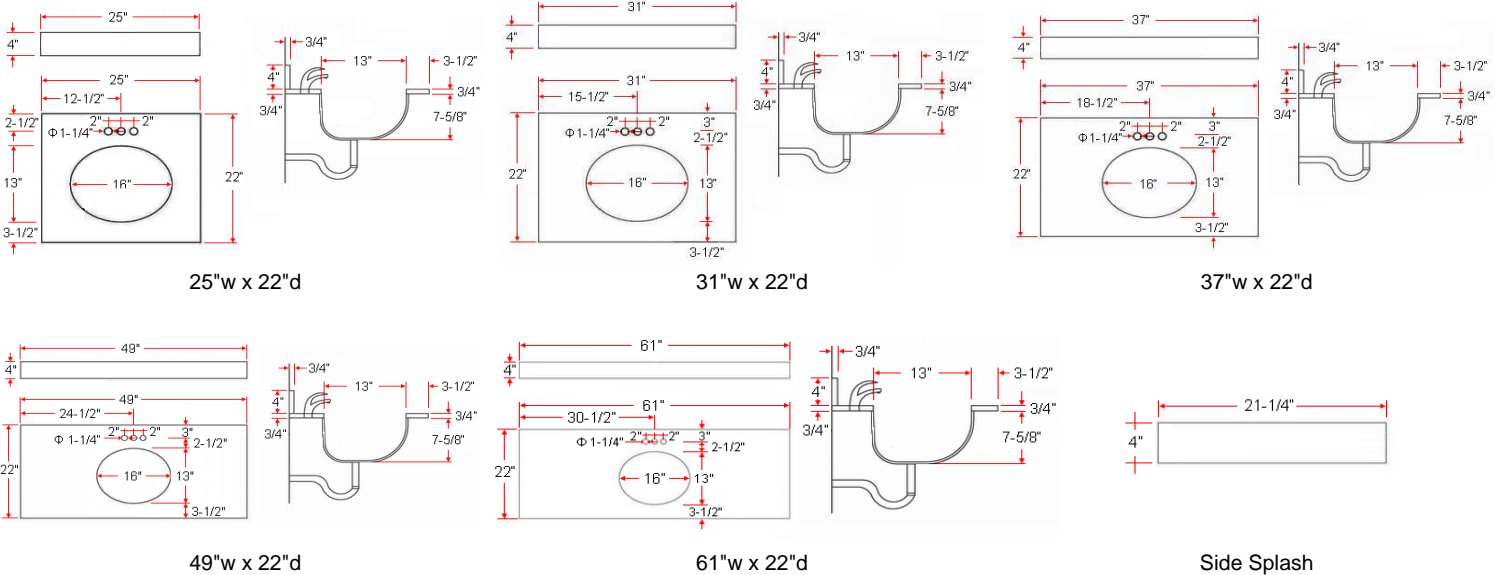

## Specifications

- Material Content:** Granite and vitreous china bowl
- Back splash:** included
- Granite Color:** Golden Sand
- Faucet Holes:** Pre-drilled 4" center mount
- Accessory:** Side splash

## Dimensions

## Order Codes & Finishes/Colors

- 25" w x 22" d** 552463
- 31" w x 22" d** 552471
- 37" w x 22" d** 552489
- 49" w x 22" d** 552497
- 61" w x 22" d** 552505

- Side Splash** 552513

Type:  
Job:  
Order Code:  
Approvals: