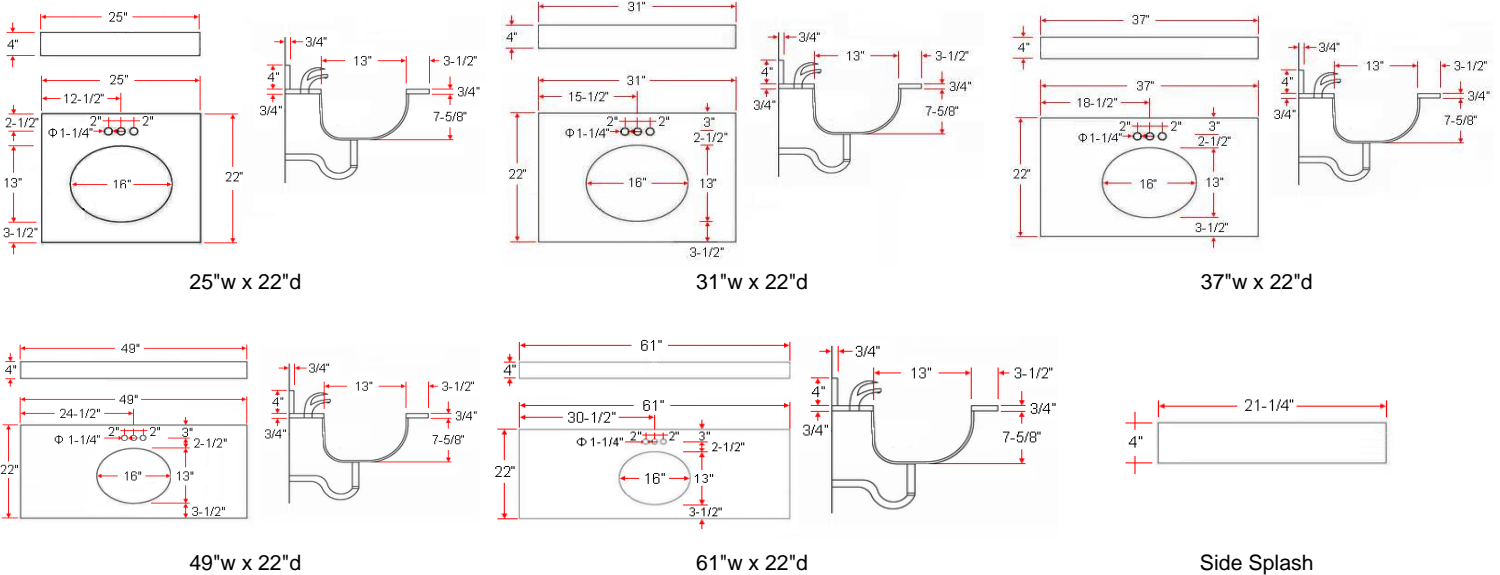

Golden Sand Granite Vanity Top

Specifications

- Material Content:** Granite and vitreous china bowl
- Back splash:** included
- Granite Color:** Golden Sand
- Faucet Holes:** Pre-drilled 4" center mount
- Accessory:** Side splash

Dimensions

Warranty & Compliances

- Warranty** 1 Year Limited Warranty
- UPC** Bowl is compliant

Order Codes & Finishes/Colors

- 25" w x 22" d 552463
- 31" w x 22" d 552471
- 37" w x 22" d 552489
- 49" w x 22" d 552497
- 61" w x 22" d 552505