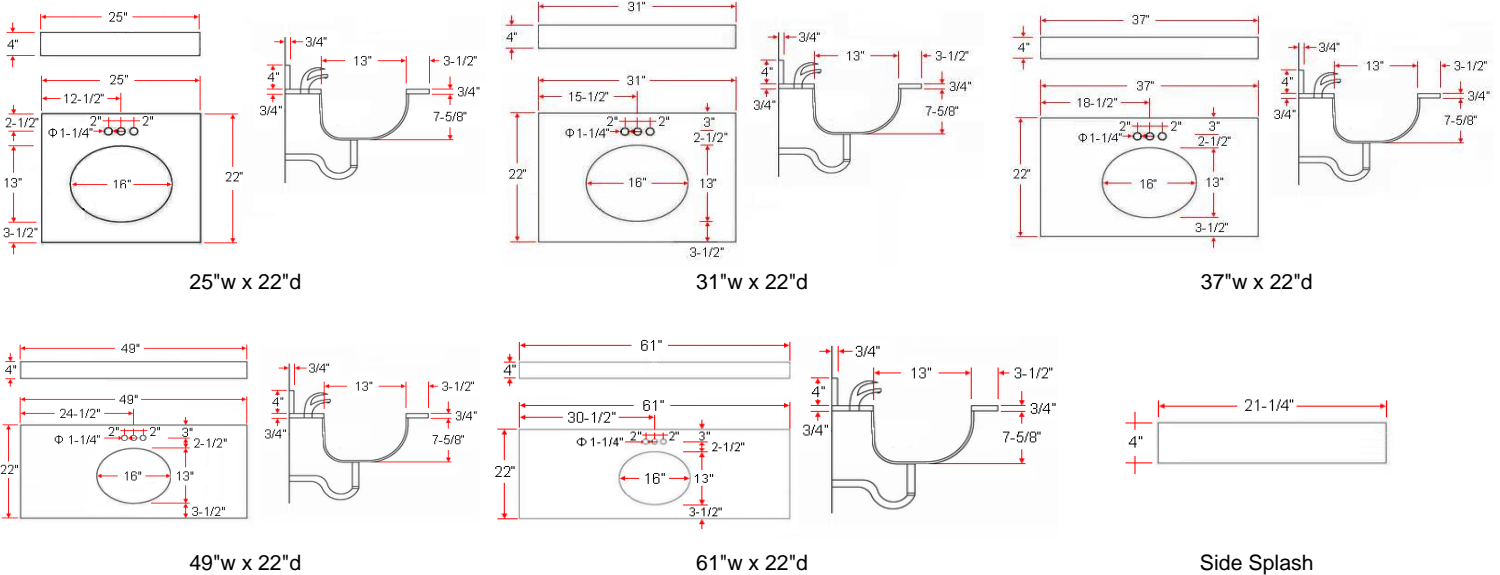

Golden Sand Granite Vanity Top

Specifications

- Material Content:** Granite and vitreous china bowl
- Back splash:** included
- Granite Color:** Golden Sand
- Faucet Holes:** Pre-drilled 4" center mount
- Accessory:** Side splash

Dimensions

Warranty & Compliances

- Warranty:** 1 Year Limited Warranty
- UPC:** Bowl is compliant

Order Codes & Finishes/Colors

- 25" w x 22" d** 552463
- 31" w x 22" d** 552471
- 37" w x 22" d** 552489
- 49" w x 22" d** 552497
- 61" w x 22" d** 552505

- Side Splash** 552513

Type:
Job:
Order Code:
Approvals:

Design House reserves the right to make changes in materials, specifications & models at any time. Design House also reserves the right to discontinue product without notice or obligation.