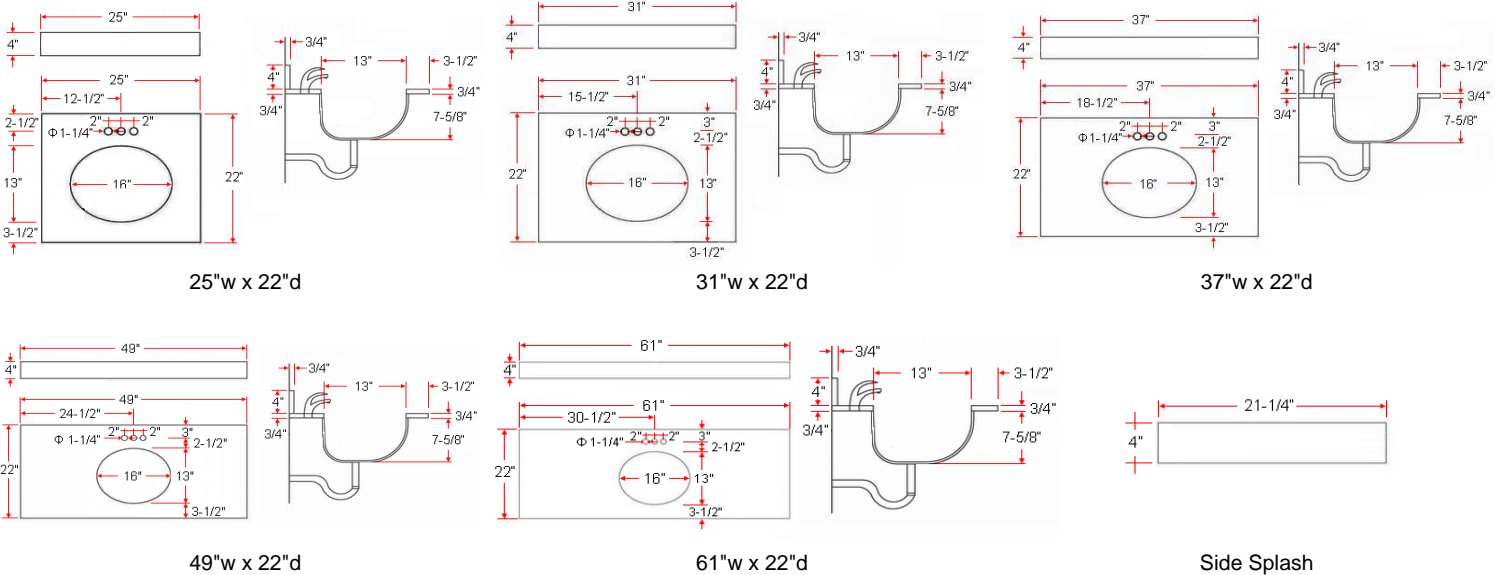

Golden Sand Granite Vanity Top

Specifications

- Material Content:** Granite and vitreous china bowl
- Back splash:** included
- Granite Color:** Golden Sand
- Faucet Holes:** Pre-drilled 4" center mount
- Accessory:** Side splash

Dimensions

Warranty & Compliances

- Warranty:** 1 Year Limited Warranty
- UPC:** Bowl is compliant

Order Codes & Finishes/Colors

- 25" w x 22" d** 552463
- 31" w x 22" d** 552471
- 37" w x 22" d** 552489
- 49" w x 22" d** 552497
- 61" w x 22" d** 552505

- Side Splash** 552513

Type:
 Job:
 Order Code:
 Approvals:

Design House reserves the right to make changes in materials, specifications & models at any time. Design House also reserves the right to discontinue product without notice or obligation.