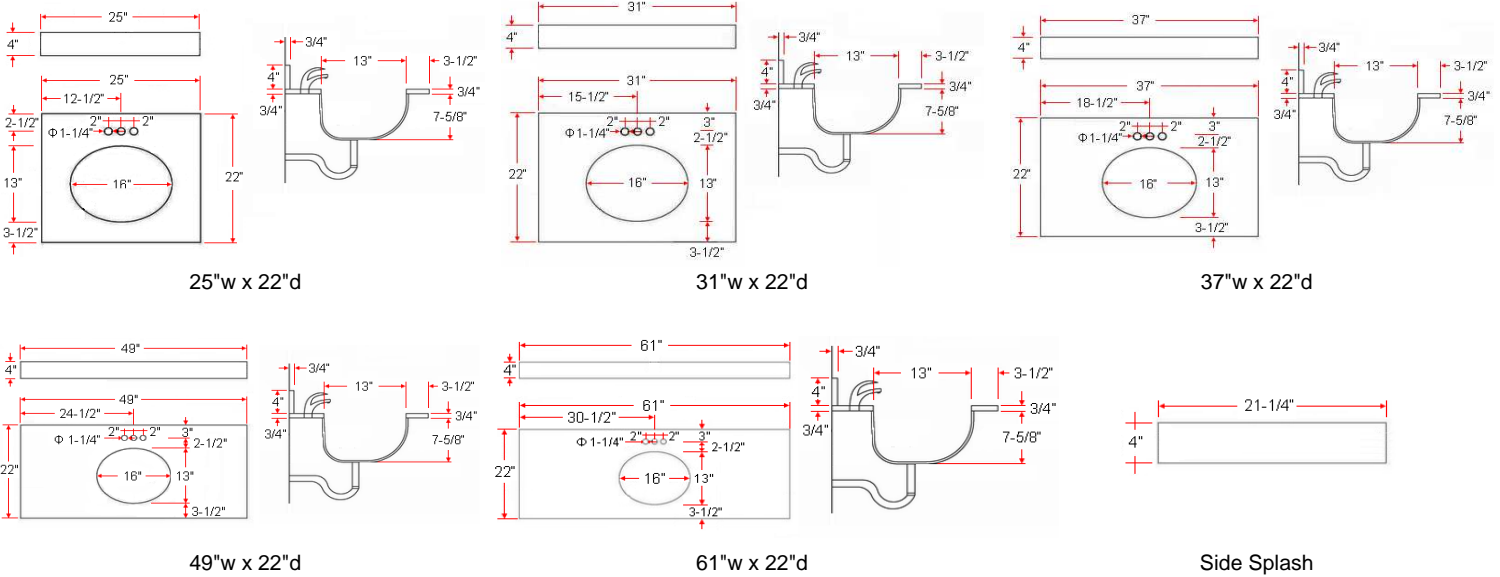

Venetian Gold Granite Vanity Top

Specifications

- Material Content:** Granite and vitreous china bowl
- Back splash:** included
- Granite Color:** Venetian Gold
- Faucet Holes:** Pre-drilled 4" center mount
- Accessory:** Side splash

Dimensions

Warranty & Compliances

- Warranty** 1 Year Limited Warranty
- UPC** Bowl is compliant

Order Codes & Finishes/Colors

- 25" w x 22" d** 552406
- 31" w x 22" d** 552414
- 37" w x 22" d** 552422
- 49" w x 22" d** 552430
- 61" w x 22" d** 552448

- Side Splash** 552455

Type:
Job:
Order Code:
Approvals:

Design House reserves the right to make changes in materials, specifications & models at any time. Design House also reserves the right to discontinue product without notice or obligation.