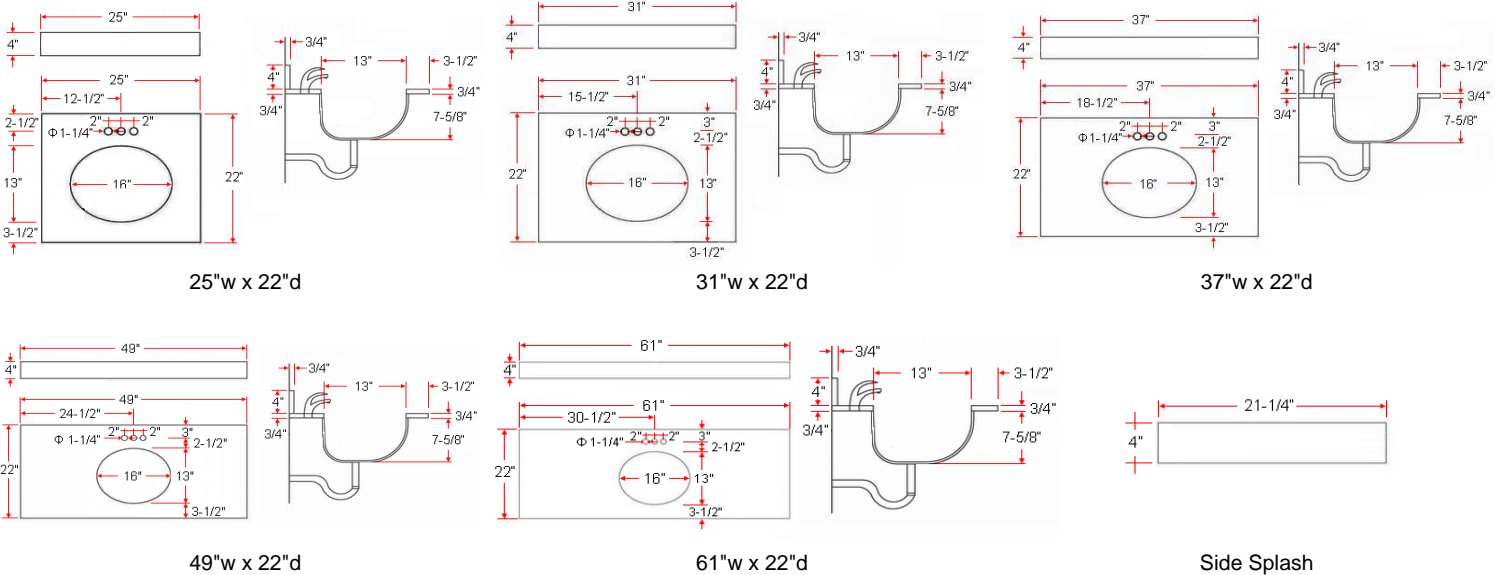

Tropical Brown Granite Vanity Top

Specifications

- Material Content:** Granite and vitreous china bowl
- Back splash:** included
- Granite Color:** Tropical Brown
- Faucet Holes:** Pre-drilled 4" center mount
- Accessory:** Side splash

Dimensions

Warranty & Compliances

- Warranty** 1 Year Limited Warranty
- UPC** Bowl is compliant

Order Codes & Finishes/Colors

- 25" w x 22" d** 552349
- 31" w x 22" d** 552356
- 37" w x 22" d** 552364
- 49" w x 22" d** 552372
- 61" w x 22" d** 552380

- Side Splash** 552398

Type:

Job:

Order Code:

Approvals:

Design House reserves the right to make changes in materials, specifications & models at any time. Design House also reserves the right to discontinue product without notice or obligation.