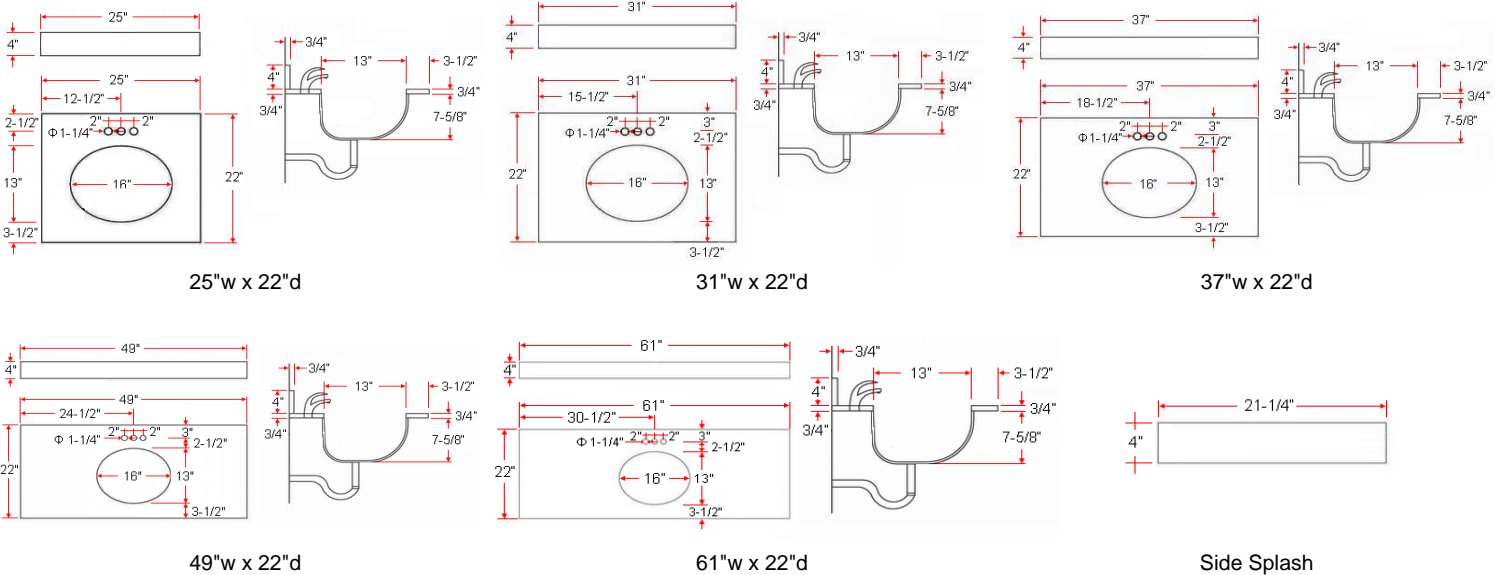

Tropical Brown Granite Vanity Top

Specifications

- Material Content:** Granite and vitreous china bowl
- Back splash:** included
- Granite Color:** Tropical Brown
- Faucet Holes:** Pre-drilled 4" center mount
- Accessory:** Side splash

Dimensions

Warranty & Compliances

- Warranty** 1 Year Limited Warranty
- UPC** Bowl is compliant

Order Codes & Finishes/Colors

- 25" w x 22" d 552349
- 31" w x 22" d 552356
- 37" w x 22" d 552364
- 49" w x 22" d 552372
- 61" w x 22" d 552380

- Side Splash 552398

Type:
Job:
Order Code:
Approvals:

Design House reserves the right to make changes in materials, specifications & models at any time. Design House also reserves the right to discontinue product without notice or obligation.