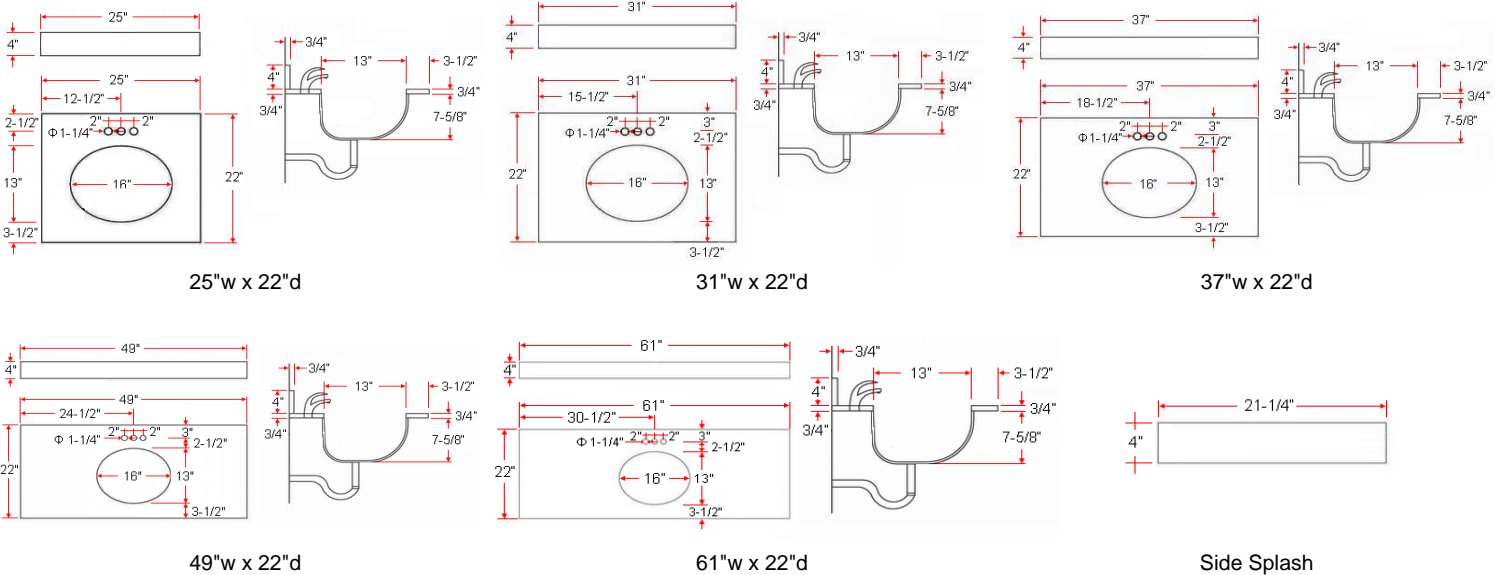

Tropical Brown Granite Vanity Top

Specifications

- Material Content:** Granite and vitreous china bowl
- Back splash:** included
- Granite Color:** Tropical Brown
- Faucet Holes:** Pre-drilled 4" center mount
- Accessory:** Side splash

Dimensions

Warranty & Compliances

- Warranty:** 1 Year Limited Warranty
- UPC:** Bowl is compliant

Order Codes & Finishes/Colors

- 25" w x 22" d: 552349
- 31" w x 22" d: 552356
- 37" w x 22" d: 552364
- 49" w x 22" d: 552372
- 61" w x 22" d: 552380

- Side Splash: 552398

Type:
Job:
Order Code:
Approvals:

Design House reserves the right to make changes in materials, specifications & models at any time. Design House also reserves the right to discontinue product without notice or obligation.