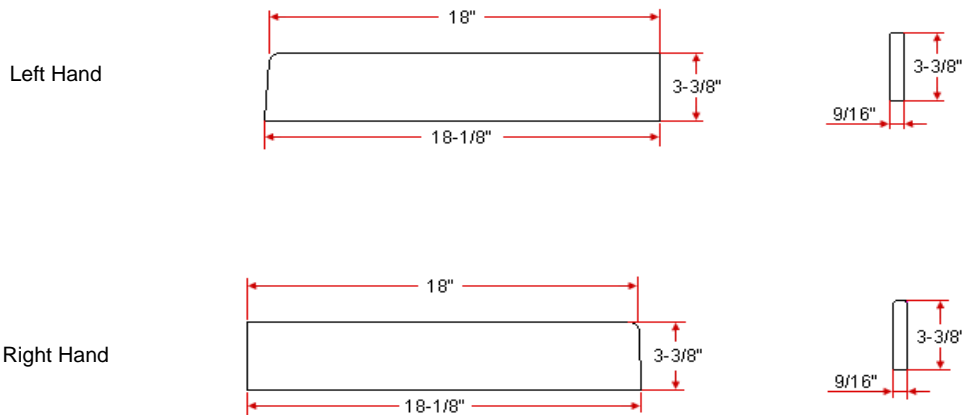

19" Right & Left Hand Side Splash

Specifications

Material Content: Cultured Marble
Size: 19"
Color: Sandstone

Dimensions

Warranty & Compliances

Warranty 1 Year Limited Warranty

Order Codes & Finishes/Colors

	View Box
Left Hand	552257
Right Hand	552240

Type:
Job:
Order Code:
Approvals:

Design House reserves the right to make changes in materials, specifications & models at any time. Design House also reserves the right to discontinue product without notice or obligation.