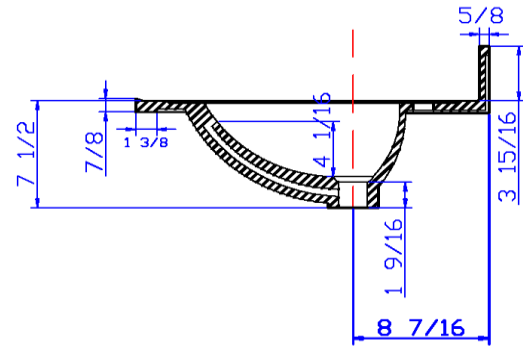

# 37" x 22" Oval Vanity Top

## Specifications

<b>Material Content:</b>	Cultured Marble (Stone filler, Resin and Gel coat)
<b>Back splash:</b>	Integrated, 3-15/16" high, 5/8" thick
<b>Faucet Holes:</b>	3x D1-1/4" holes, 4" center mount
<b>Overflow Hole</b>	with, D 9/16"
<b>Drain Hole</b>	with, D 1 -11/16"
<b>Water Depth</b>	4- 1/16"
<b>Bowl</b>	18- 1/8" width, 12" depth
<b>Color:</b>	Solid White / White on White / White on Bone

## Dimensions

Tolerance		
	+	-
Length	0	7/16"
Width	0	1/4"
Thickness	1/16"	1/16"