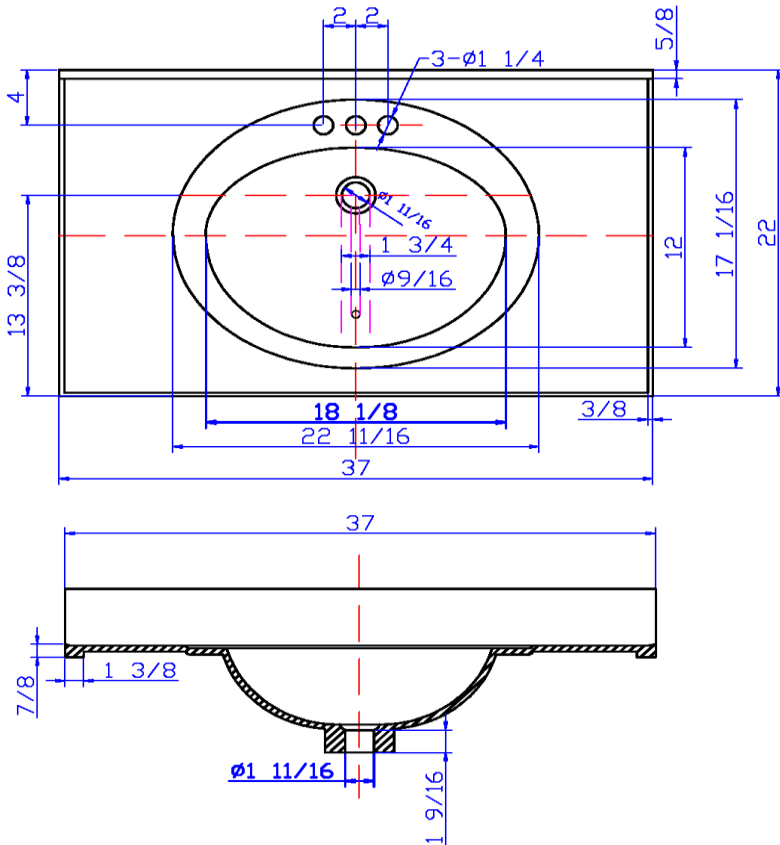

# 37" x 22" Oval Vanity Top

## Specifications

<b>Material Content:</b>	Cultured Marble (Stone filler, Resin and Gel coat)
<b>Back splash:</b>	Integrated, 3-15/16" high, 5/8" thick
<b>Faucet Holes:</b>	3x D1-1/4" holes, 4" center mount
<b>Overflow Hole</b>	with, D 9/16"
<b>Drain Hole</b>	with, D 1 -11/16"
<b>Water Depth</b>	4- 1/16"
<b>Bowl</b>	18- 1/8" width, 12" depth
<b>Color:</b>	Solid White / White on White / White on Bone

## Dimensions

Tolerance		
	+	-
Length	0	7/16"
Width	0	1/4"
Thickness	1/16"	1/16"