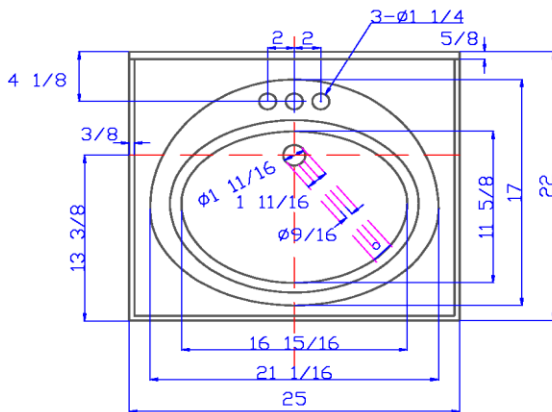

# 25" x 22" Oval Vanity Top

## Specifications

<b>Material Content:</b>	Cultured Marble
<b>Back splash:</b>	Integrated, 3-15/16" high, 5/8" thick
<b>Faucet Holes:</b>	3x D 1-1/4" holes, 4" center mount
<b>Overflow Hole</b>	with, D 9/16"
<b>Drain Hole</b>	with, D 1 -11/16"
<b>Water Depth</b>	3- 15/16"
<b>Bowl</b>	21 1/16" width, 11-5/8" depth
<b>Color:</b>	Solid White / White on White / White on Bone

## Dimensions

Tolerance		
	+	-
Length	0	7/16"
Width	0	1/4"
Thickness	1/16"	1/16"

## Order Codes & Finishes/Colors

	View Box	Sleeve Pack	
<b>Solid White</b>	551366	552026	
<b>White on white</b>	551150	552810	
<b>White on Bone</b>	551192	550947	550988

Type: \_\_\_\_\_

Job: \_\_\_\_\_

Order Code: \_\_\_\_\_