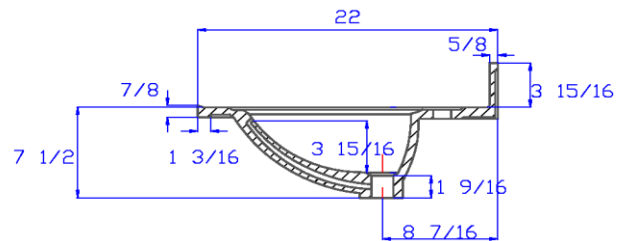

# 25" x 22" Oval Vanity Top

## Specifications

<b>Material Content:</b>	Cultured Marble
<b>Back splash:</b>	Integrated, 3-15/16" high, 5/8" thick
<b>Faucet Holes:</b>	3x D 1-1/4" holes, 4" center mount
<b>Overflow Hole</b>	with, D 9/16"
<b>Drain Hole</b>	with, D 1 -11/16"
<b>Water Depth</b>	3- 15/16"
<b>Bowl</b>	21 1/16" width, 11-5/8" depth
<b>Color:</b>	Solid White / White on White / White on Bone

## Dimensions

Tolerance		
	+	-
Length	0	7/16"
Width	0	1/4"
Thickness	1/16"	1/16"

## Order Codes & Finishes/Colors

	View Box	Sleeve Pack	
<b>Solid White</b>	551366	552026	
<b>White on white</b>	551150	552810	
<b>White on Bone</b>	551192	550947	550988

Type: \_\_\_\_\_

Job: \_\_\_\_\_

Order Code: \_\_\_\_\_