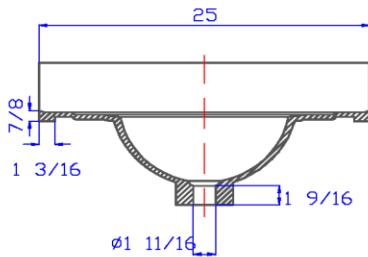

# 25" x 22" Oval Vanity Top

## Specifications

<b>Material Content:</b>	Cultured Marble
<b>Back splash:</b>	Integrated, 3-15/16" high, 5/8" thick
<b>Faucet Holes:</b>	3x D 1-1/4" holes, 4" center mount
<b>Overflow Hole</b>	with, D 9/16"
<b>Drain Hole</b>	with, D 1 -11/16"
<b>Water Depth</b>	3- 15/16"
<b>Bowl</b>	21 1/16" width, 11-5/8" depth
<b>Color:</b>	Solid White / White on White / White on Bone

## Dimensions

Tolerance		
	+	-
Length	0	7/16"
Width	0	1/4"
Thickness	1/16"	1/16"