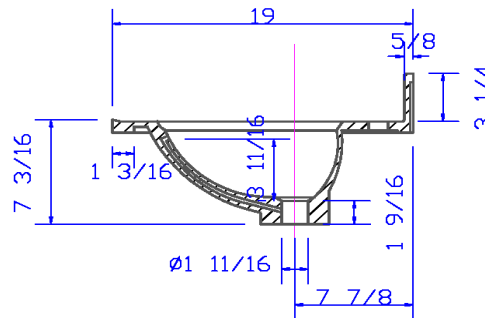

# 25" x 19" Oval Vanity Top

## Specifications

<b>Material Content:</b>	Cultured Marble (Stone filler, Resin and Gel coat)
<b>Back splash:</b>	Integrated, 3-1/4" high, 5/8" thick
<b>Faucet Holes:</b>	3x D1 1/4" holes, 4" center mount
<b>Overflow Hole</b>	with, D9/16"
<b>Drain Hole</b>	with, D1 -1/2"
<b>Water Depth</b>	3- 11/16"
<b>Bowl</b>	16 1/8" width, 10-1/2" depth
<b>Color:</b>	Solid White / White on White / White on Bone

## Dimensions

Tolerance		
	+	-
Length	0	7/16"
Width	0	1/4"
Thickness	1/16"	1/16"

## Order Codes & Finishes/Colors

	View Box	Sleeve Pack
<b>Solid White</b>	551267	552000
<b>White on white</b>	551051	552794
<b>White on Bone</b>	551101	552273

**Type:**

**Job:**

**Order Code:**

**Approvals:**