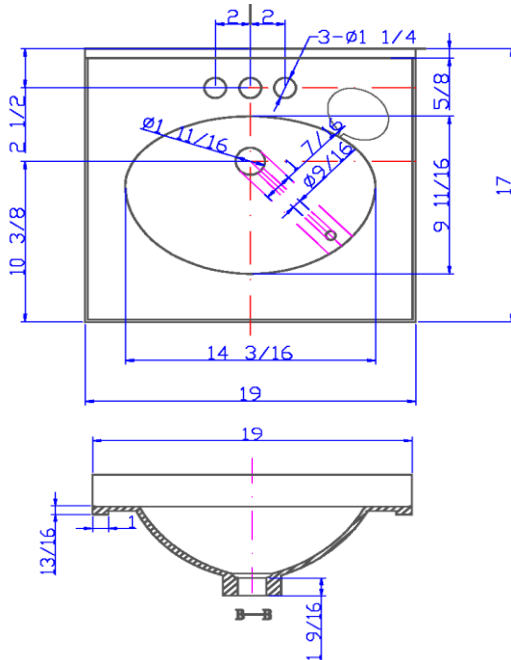

19" x 17" Oval Culture Marble Vanity Top

Specifications

Material Content:	Cultured Marble (Stone filler, Resin and Gel coat)
Back splash:	Integrated, 2-11/16" high, 5/8" thick
Faucet Holes:	3x D1-1/4" holes, 4" center mount
Overflow Hole	with, D 9/16"
Drain Hole	with, D 1 -11/16"
Water Depth	3- 1/2"
Bowl	14- 3/16" width, 9-11/16" depth
Color:	Solid White / White on White / White on Bone

Dimensions

Tolerance		
	+	-
Length	0	1/4"
Width	0	1/4"
Thickness	1/16"	1/16"

Warranty & Compliances

Warranty	5 Year Limited Warranty
IAPMO/ UPC	Complaint
CSAB45	Complaint
ANSI	ANSI Z124.3 complaint

Order Codes & Finishes/Colors

	View Box	Sleeve Pack
Solid White	551242	551994
White on white	551044	552331
White on Bone	551093	552299

Type:
Job:
Order Code:
Approvals:

Design House reserves the right to make changes in materials, specifications & models at any time. Design House also reserves the right to discontinue product without notice or obligation.