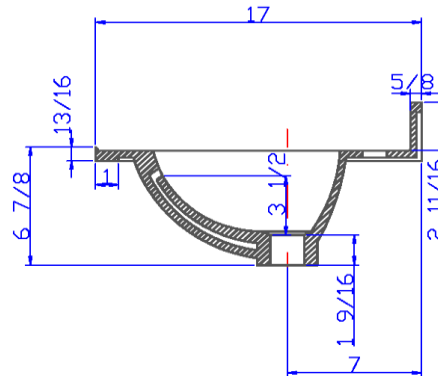

19" x 17" Oval Culture Marble Vanity Top

Specifications

Material Content:	Cultured Marble (Stone filler, Resin and Gel coat)
Back splash:	Integrated, 2-11/16" high, 5/8" thick
Faucet Holes:	3x D1-1/4" holes, 4" center mount
Overflow Hole	with, D 9/16"
Drain Hole	with, D 1 -11/16"
Water Depth	3- 1/2"
Bowl	14- 3/16" width, 9-11/16" depth
Color:	Solid White / White on White / White on Bone

Dimensions

Tolerance		
	+	-
Length	0	1/4"
Width	0	1/4"
Thickness	1/16"	1/16"

Warranty & Compliances

Warranty	5 Year Limited Warranty
IAPMO/ UPC	Complaint
CSAB45	Complaint
ANSI	ANSI Z124.3 complaint

Order Codes & Finishes/Colors

	View Box	Sleeve Pack
Solid White	551242	551994
White on white	551044	552331
White on Bone	551093	552299

Type:
Job:
Order Code:
Approvals:

Design House reserves the right to make changes in materials, specifications & models at any time. Design House also reserves the right to discontinue product without notice or obligation.