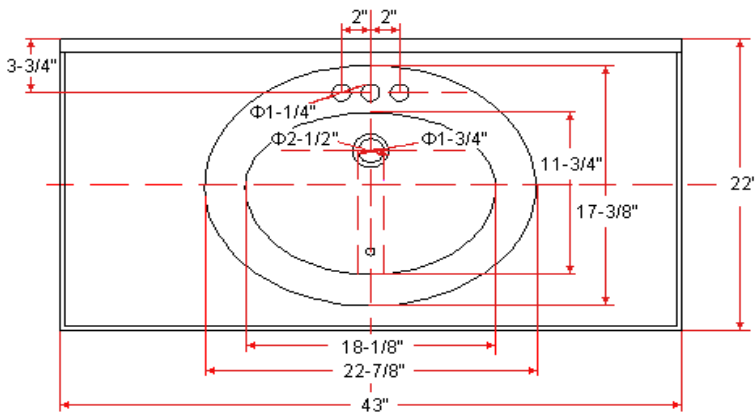

# 43" x 22" Oval Vanity Top

## Specifications

- Material Content:** Cultured Marble
- Back splash:** Integrated
- Color:** Solid White / White on White
- Faucet Holes:** 3 holes, 4" center mount

## Dimensions