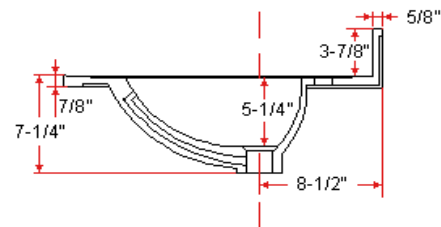

# 43" x 22" Oval Vanity Top

## Specifications

- Material Content:** Cultured Marble
- Back splash:** Integrated
- Color:** Solid White / White on White
- Faucet Holes:** 3 holes, 4" center mount

## Dimensions