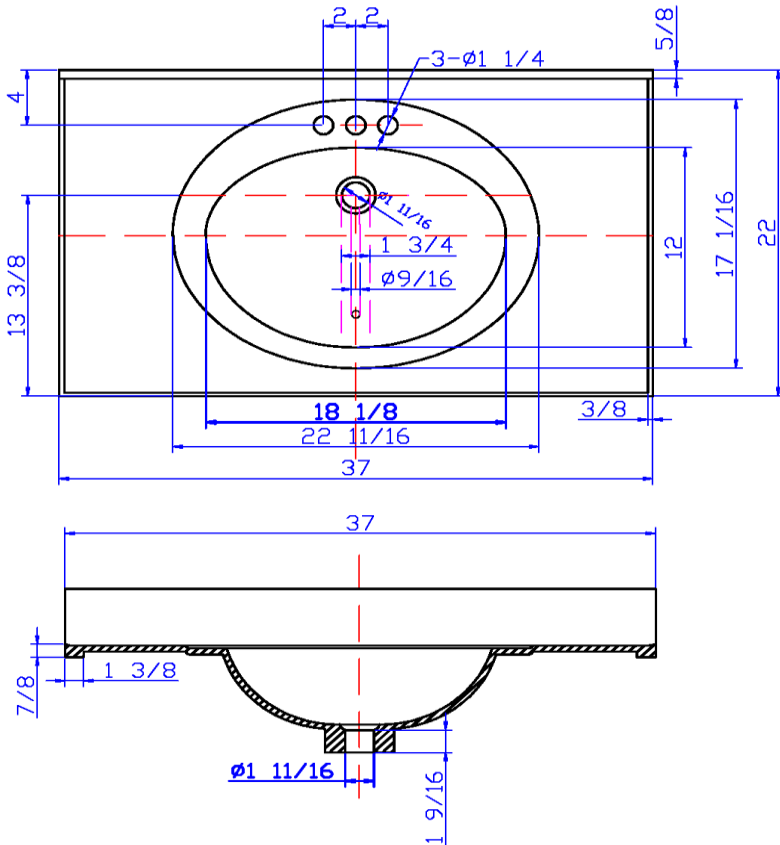

37" x 22" Oval Vanity Top

Specifications

Material Content:	Cultured Marble (Stone filler, Resin and Gel coat)
Back splash:	Integrated, 3-15/16" high, 5/8" thick
Faucet Holes:	3x D1-1/4" holes, 4" center mount
Overflow Hole	with, D 9/16"
Drain Hole	with, D 1 -11/16"
Water Depth	4- 1/16"
Bowl	18- 1/8" width, 12" depth
Color:	Solid White / White on White / White on Bone

Dimensions

Tolerance		
	+	-
Length	0	7/16"
Width	0	1/4"
Thickness	1/16"	1/16"

Warranty & Compliances

Warranty	5 Year Limited Warranty
UPC	Complaint
CSA	Complaint
ANSI	ANSI Z124.3 complaint

Order Codes & Finishes/Colors