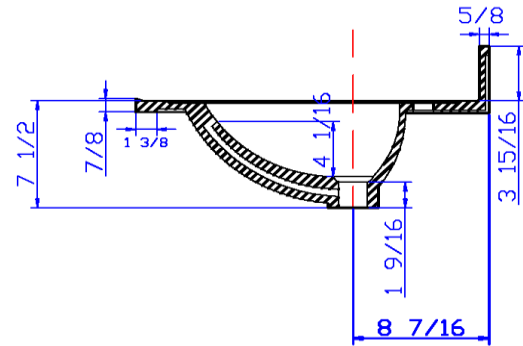

37" x 22" Oval Vanity Top

Specifications

Material Content:	Cultured Marble (Stone filler, Resin and Gel coat)
Back splash:	Integrated, 3-15/16" high, 5/8" thick
Faucet Holes:	3x D1-1/4" holes, 4" center mount
Overflow Hole	with, D 9/16"
Drain Hole	with, D 1 -11/16"
Water Depth	4- 1/16"
Bowl	18- 1/8" width, 12" depth
Color:	Solid White / White on White / White on Bone

Dimensions

Tolerance		
	+	-
Length	0	7/16"
Width	0	1/4"
Thickness	1/16"	1/16"

Warranty & Compliances

Warranty	5 Year Limited Warranty
UPC	Complaint
CSA	Complaint
ANSI	ANSI Z124.3 complaint

Order Codes & Finishes/Colors