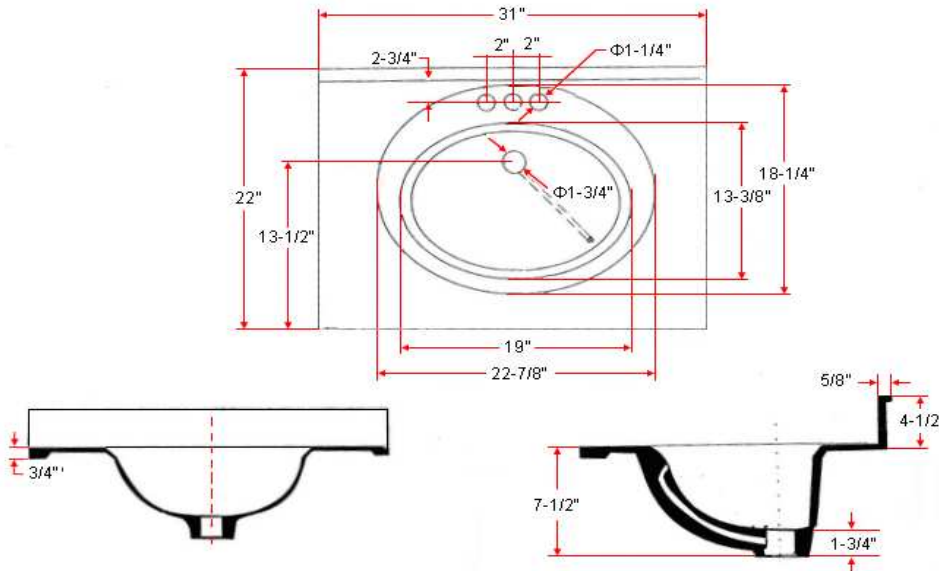

# 31" x 22" Oval Vanity Top

## Specifications

- Material Content:** Cultured Marble
- Back splash:** Integrated
- Color:** Sandstone / Solid White / White on White / White on Bone
- Faucet Holes:** 3 holes, 4" center mount

## Dimensions

## Order Codes & Finishes/Colors

	View Box	Sleeve Pack
Sandstone	551747	
Solid White	551374	552034
White on white	551168	550350
White on Bone	551200	550939

Type:  
Job:  
Order Code:  
Approvals:

Design House reserves the right to make changes in materials, specifications & models at any time. Design House also reserves the right to discontinue product without notice or obligation.