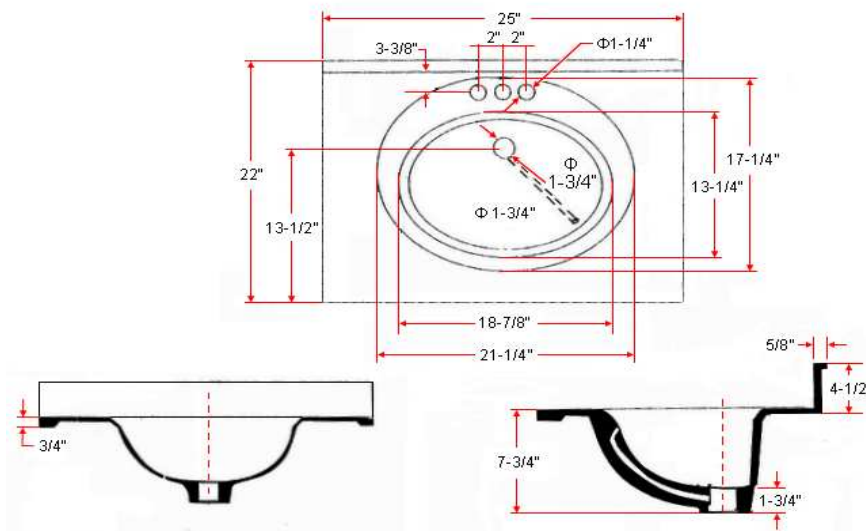

# 25" x 22" Oval Vanity Top

## Specifications

- Material Content:** Cultured Marble
- Back splash:** Integrated
- Color:** Sandstone / Solid White / White on White / White on Bone
- Faucet Holes:** 3 holes, 4" center mount

## Dimensions

## Order Codes & Finishes/Colors

	View Box	Sleeve Pack	
Sandstone	551739		
Solid White	551366	552026	
White on white	551150	552810	
White on Bone	551192	550947	550988

**Type:**

**Job:**

**Order Code:**

**Approvals:**