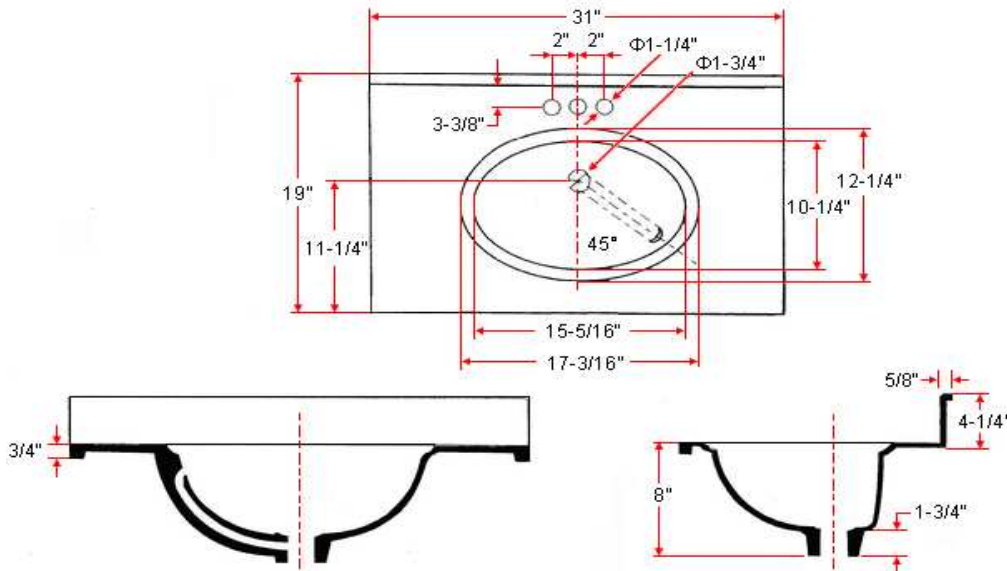

31" x 19" Oval Vanity Top

Specifications

- Material Content:** Cultured Marble
- Back splash:** Integrated
- Color:** Sandstone / Solid White / White on White / White on Bone
- Faucet Holes:** 3 holes, 4" center mount

Dimensions

Warranty & Compliances

- Warranty** 1 Year Limited Warranty
- UPC** Complaint
- CSA** Complaint
- ANSI** ANSI Z124.3 complaint

Order Codes & Finishes/Colors

	View Box	Sleeve Pack
Sandstone	551705	
Solid White	551333	552018
White on white	551069	552802
White on Bone	551119	552323