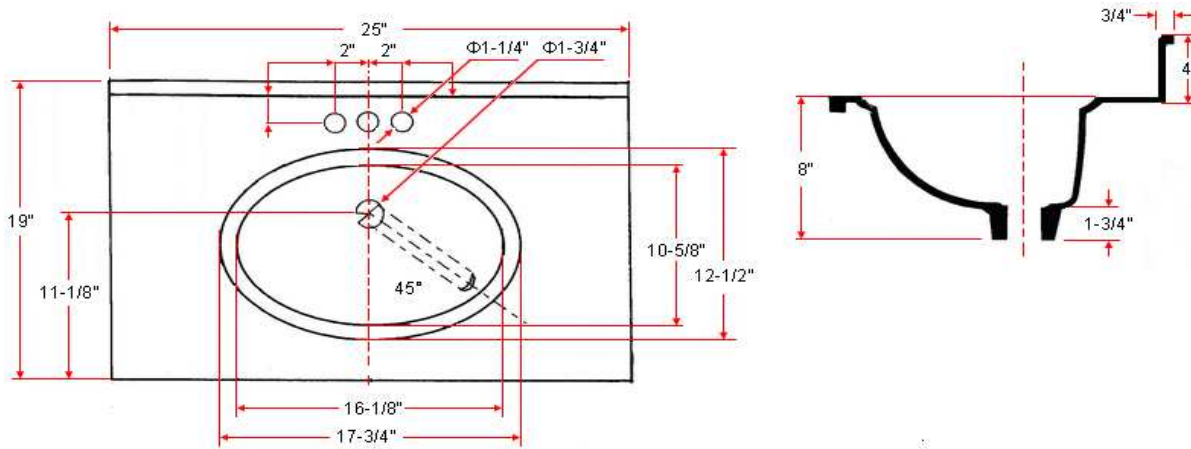

# 25" x 19" Oval Vanity Top

## Specifications

- Material Content:** Cultured Marble
- Back splash:** Integrated
- Color:** Sandstone / Solid White / White on White / White on Bone
- Faucet Holes:** 3 holes, 4" center mount

## Dimensions

## Order Codes & Finishes/Colors

	View Box	Sleeve Pack
Sandstone	551697	
Solid White	551267	552000
White on white	551051	552794
White on Bone	551101	552273

Type:  
Job:  
Order Code:  
Approvals:

Design House reserves the right to make changes in materials, specifications & models at any time. Design House also reserves the right to discontinue product without notice or obligation.