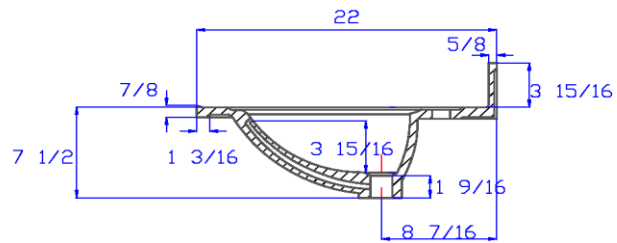

# 25" x 22" Oval Vanity Top

## Specifications

<b>Material Content:</b>	Cultured Marble
<b>Back splash:</b>	Integrated, 3-15/16" high, 5/8" thick
<b>Faucet Holes:</b>	3x D 1-1/4" holes, 4" center mount
<b>Overflow Hole</b>	with, D 9/16"
<b>Drain Hole</b>	with, D 1 -11/16"
<b>Water Depth</b>	3- 15/16"
<b>Bowl</b>	21 1/16" width, 11-5/8" depth
<b>Color:</b>	Solid White / White on White / White on Bone

## Dimensions

Tolerance		
	+	-
<b>Length</b>	0	7/16"
<b>Width</b>	0	1/4"
<b>Thickness</b>	1/16"	1/16"