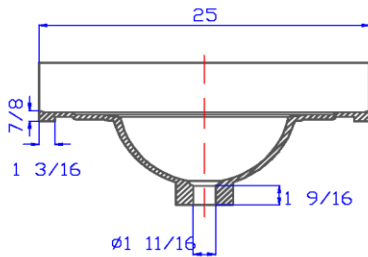

# 25" x 22" Oval Vanity Top

## Specifications

<b>Material Content:</b>	Cultured Marble
<b>Back splash:</b>	Integrated, 3-15/16" high, 5/8" thick
<b>Faucet Holes:</b>	3x D 1-1/4" holes, 4" center mount
<b>Overflow Hole</b>	with, D 9/16"
<b>Drain Hole</b>	with, D 1 -11/16"
<b>Water Depth</b>	3- 15/16"
<b>Bowl</b>	21 1/16" width, 11-5/8" depth
<b>Color:</b>	Solid White / White on White / White on Bone

## Dimensions

Tolerance		
	+	-
<b>Length</b>	0	7/16"
<b>Width</b>	0	1/4"
<b>Thickness</b>	1/16"	1/16"