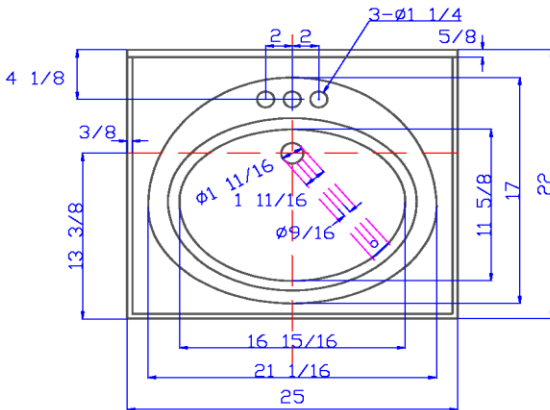

# 25" x 22" Oval Vanity Top

## Specifications

<b>Material Content:</b>	Cultured Marble
<b>Back splash:</b>	Integrated, 3-15/16" high, 5/8" thick
<b>Faucet Holes:</b>	3x D 1-1/4" holes, 4" center mount
<b>Overflow Hole</b>	with, D 9/16"
<b>Drain Hole</b>	with, D 1 -11/16"
<b>Water Depth</b>	3- 15/16"
<b>Bowl</b>	21 1/16" width, 11-5/8" depth
<b>Color:</b>	Solid White / White on White / White on Bone

## Dimensions

Tolerance		
	+	-
<b>Length</b>	0	7/16"
<b>Width</b>	0	1/4"
<b>Thickness</b>	1/16"	1/16"

## Order Codes & Finishes/Colors

	View Box	Sleeve Pack	
<b>Solid White</b>	551366	552026	
<b>White on white</b>	551150	552810	
<b>White on Bone</b>	551192	550947	550988

**Type:**

**Job:**

**Order Code:**

**Approvals:**