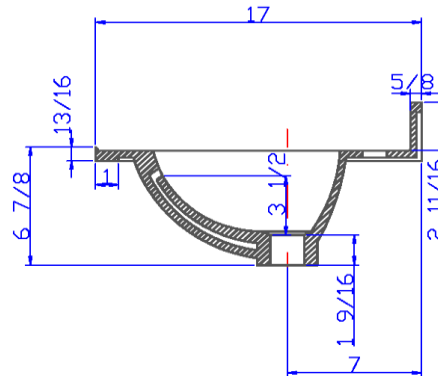

19" x 17" Oval Culture Marble Vanity Top

Specifications

Material Content:	Cultured Marble (Stone filler, Resin and Gel coat)
Back splash:	Integrated, 2-11/16" high, 5/8" thick
Faucet Holes:	3x D1-1/4" holes, 4" center mount
Overflow Hole	with, D 9/16"
Drain Hole	with, D 1 -11/16"
Water Depth	3- 1/2"
Bowl	14- 3/16" width, 9-11/16" depth
Color:	Solid White / White on White / White on Bone

Dimensions

Tolerance		
	+	-
Length	0	1/4"
Width	0	1/4"
Thickness	1/16"	1/16"

Warranty & Compliances

Warranty	5 Year Limited Warranty
IAPMO/ UPC	Complaint
CSAB45	Complaint
ANSI	ANSI Z124.3 complaint

Order Codes & Finishes/Colors

	View Box	Sleeve Pack
Solid White	551242	551994
White on white	551044	552331
White on Bone	551093	552299

Type:

Job:

Order Code:

Approvals:

Design House reserves the right to make changes in materials, specifications & models at any time. Design House also reserves the right to discontinue product without notice or obligation.