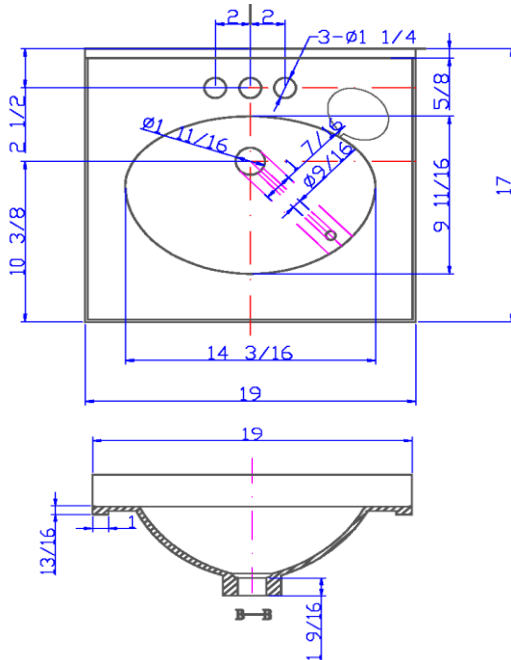

19" x 17" Oval Culture Marble Vanity Top

Specifications

Material Content:	Cultured Marble (Stone filler, Resin and Gel coat)
Back splash:	Integrated, 2-11/16" high, 5/8" thick
Faucet Holes:	3x D1-1/4" holes, 4" center mount
Overflow Hole	with, D 9/16"
Drain Hole	with, D 1 -11/16"
Water Depth	3- 1/2"
Bowl	14- 3/16" width, 9-11/16" depth
Color:	Solid White / White on White / White on Bone

Dimensions

Tolerance		
	+	-
Length	0	1/4"
Width	0	1/4"
Thickness	1/16"	1/16"

Warranty & Compliances

Warranty	5 Year Limited Warranty
IAPMO/ UPC	Complaint
CSAB45	Complaint
ANSI	ANSI Z124.3 complaint

Order Codes & Finishes/Colors

	View Box	Sleeve Pack
Solid White	551242	551994
White on white	551044	552331
White on Bone	551093	552299

Type:

Job:

Order Code:

Approvals:

Design House reserves the right to make changes in materials, specifications & models at any time. Design House also reserves the right to discontinue product without notice or obligation.