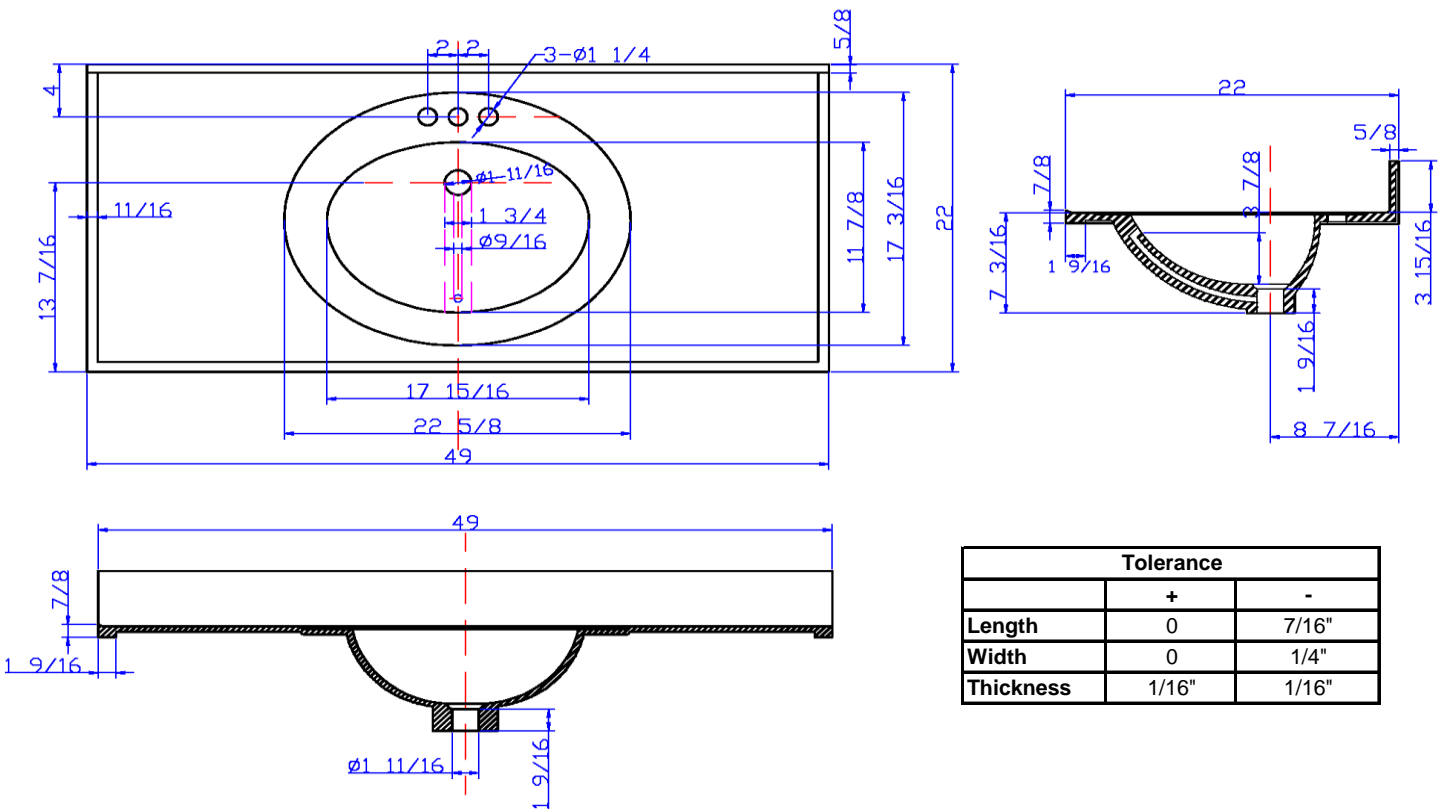

49" x 22" Oval Vanity Top

Specifications

Material Content:	Cultured Marble (Stone filler, Resin and Gel coat)
Back splash:	Integrated, 3-15/16" high, 5/8" thick
Faucet Holes:	3x D1-1/4" holes, 4" center mount
Overflow Hole	with, D 9/16"
Drain Hole	with, D 1 -11/16"
Water Depth	3- 7/8"
Bowl	17- 15/16" width, 11-7/8" depth
Color:	Solid White / White on White / White on Bone

Dimensions

Tolerance		
	+	-
Length	0	7/16"
Width	0	1/4"
Thickness	1/16"	1/16"

Warranty & Compliances

Warranty	5 Year Limited Warranty
UPC	Complaint
CSA	Complaint
ANSI	ANSI Z124.3 complaint

Order Codes & Finishes/Colors

	View Box	Sleeve Pack
Solid White	551390	550210
White on white	551184	550202

Type:
Job:
Order Code:
Approvals:

Design House is a registered brand of DHI Corp.
Mequon, WI * 800-558-8700

White on Bone

551226