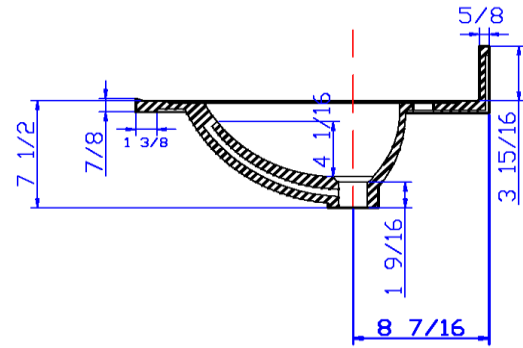

37" x 22" Oval Vanity Top

Specifications

Material Content:	Cultured Marble (Stone filler, Resin and Gel coat)
Back splash:	Integrated, 3-15/16" high, 5/8" thick
Faucet Holes:	3x D1-1/4" holes, 4" center mount
Overflow Hole	with, D 9/16"
Drain Hole	with, D 1 -11/16"
Water Depth	4- 1/16"
Bowl	18- 1/8" width, 12" depth
Color:	Solid White / White on White / White on Bone

Dimensions

Tolerance		
	+	-
Length	0	7/16"
Width	0	1/4"
Thickness	1/16"	1/16"

Warranty & Compliances

Warranty	5 Year Limited Warranty
UPC	Complaint
CSA	Complaint
ANSI	ANSI Z124.3 complaint

Order Codes & Finishes/Colors