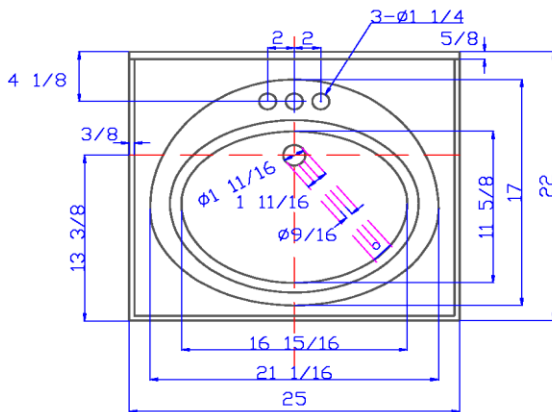

25" x 22" Oval Vanity Top

Specifications

Material Content:	Cultured Marble
Back splash:	Integrated, 3-15/16" high, 5/8" thick
Faucet Holes:	3x D 1-1/4" holes, 4" center mount
Overflow Hole	with, D 9/16"
Drain Hole	with, D 1 -11/16"
Water Depth	3- 15/16"
Bowl	21 1/16" width, 11-5/8" depth
Color:	Solid White / White on White / White on Bone

Dimensions

Tolerance		
	+	-
Length	0	7/16"
Width	0	1/4"
Thickness	1/16"	1/16"

Warranty & Compliances

Warranty	5 Year Limited Warranty
IAPMO/ UPC	Complaint
CSAB45	Complaint
ANSI	ANSI Z124.3 complaint

Order Codes & Finishes/Colors

	View Box	Sleeve Pack	
Solid White	551366	552026	
White on white	551150	552810	
White on Bone	551192	550947	550988

Type: _____

Job: _____

Order Code: _____

Approvals: _____