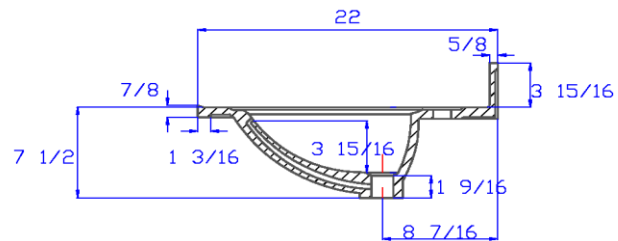

25" x 22" Oval Vanity Top

Specifications

Material Content:	Cultured Marble
Back splash:	Integrated, 3-15/16" high, 5/8" thick
Faucet Holes:	3x D 1-1/4" holes, 4" center mount
Overflow Hole	with, D 9/16"
Drain Hole	with, D 1 -11/16"
Water Depth	3- 15/16"
Bowl	21 1/16" width, 11-5/8" depth
Color:	Solid White / White on White / White on Bone

Dimensions

Tolerance		
	+	-
Length	0	7/16"
Width	0	1/4"
Thickness	1/16"	1/16"

Warranty & Compliances

Warranty	5 Year Limited Warranty
IAPMO/ UPC	Complaint
CSAB45	Complaint
ANSI	ANSI Z124.3 complaint

Order Codes & Finishes/Colors

	View Box	Sleeve Pack	
Solid White	551366	552026	
White on white	551150	552810	
White on Bone	551192	550947	550988

Type: _____

Job: _____

Order Code: _____

Approvals: _____