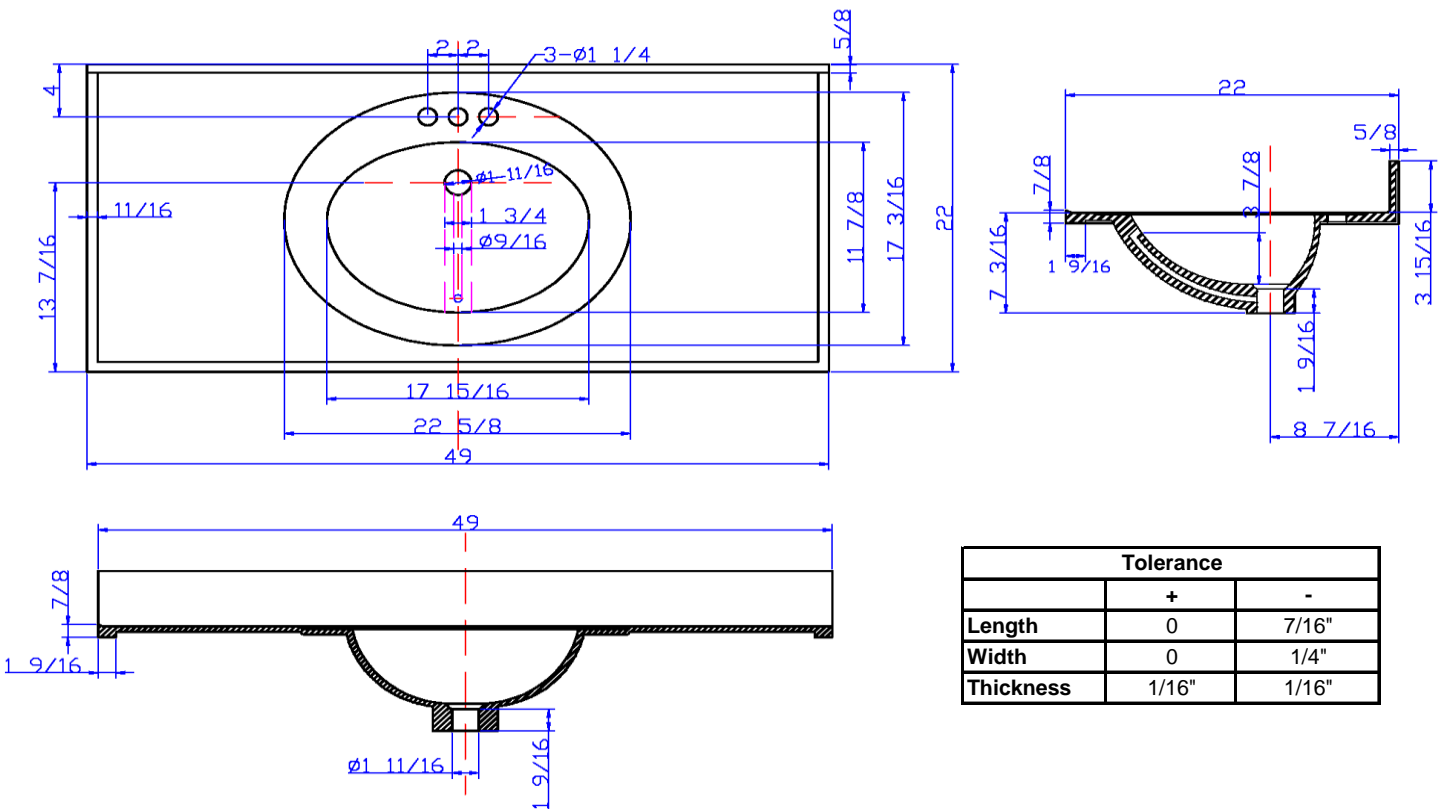

# 49" x 22" Oval Vanity Top

## Specifications

<b>Material Content:</b>	Cultured Marble (Stone filler, Resin and Gel coat)
<b>Back splash:</b>	Integrated, 3-15/16" high, 5/8" thick
<b>Faucet Holes:</b>	3x D1-1/4" holes, 4" center mount
<b>Overflow Hole</b>	with, D 9/16"
<b>Drain Hole</b>	with, D 1 -11/16"
<b>Water Depth</b>	3- 7/8"
<b>Bowl</b>	17- 15/16" width, 11-7/8" depth
<b>Color:</b>	Solid White / White on White / White on Bone

## Dimensions

Tolerance		
	+	-
Length	0	7/16"
Width	0	1/4"
Thickness	1/16"	1/16"