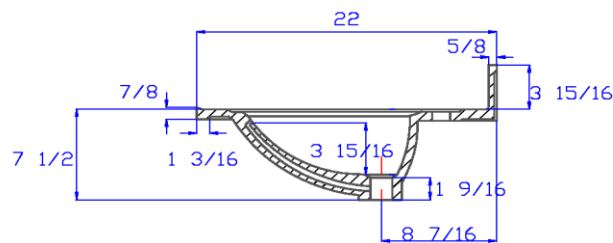

25" x 22" Oval Vanity Top

Specifications

Material Content:	Cultured Marble
Back splash:	Integrated, 3-15/16" high, 5/8" thick
Faucet Holes:	3x D 1-1/4" holes, 4" center mount
Overflow Hole	with, D 9/16"
Drain Hole	with, D 1 -11/16"
Water Depth	3- 15/16"
Bowl	21 1/16" width, 11-5/8" depth
Color:	Solid White / White on White / White on Bone

Dimensions

Tolerance		
	+	-
Length	0	7/16"
Width	0	1/4"
Thickness	1/16"	1/16"

Warranty & Compliances

Warranty	5 Year Limited Warranty
IAPMO/ UPC	Complaint
CSAB45	Complaint
ANSI	ANSI Z124.3 complaint

Order Codes & Finishes/Colors

	View Box	Sleeve Pack	
Solid White	551366	552026	
White on white	551150	552810	
White on Bone	551192	550947	550988

Type: _____

Job: _____

Order Code: _____

Approvals: _____