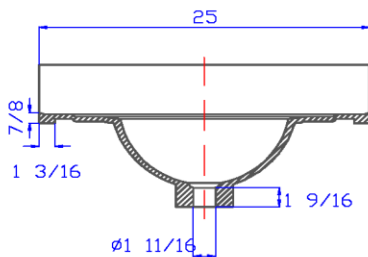

25" x 22" Oval Vanity Top

Specifications

Material Content:	Cultured Marble
Back splash:	Integrated, 3-15/16" high, 5/8" thick
Faucet Holes:	3x D 1-1/4" holes, 4" center mount
Overflow Hole	with, D 9/16"
Drain Hole	with, D 1 -11/16"
Water Depth	3- 15/16"
Bowl	21 1/16" width, 11-5/8" depth
Color:	Solid White / White on White / White on Bone

Dimensions

Tolerance		
	+	-
Length	0	7/16"
Width	0	1/4"
Thickness	1/16"	1/16"

Warranty & Compliances

Warranty	5 Year Limited Warranty
IAPMO/ UPC	Complaint
CSAB45	Complaint
ANSI	ANSI Z124.3 complaint

Order Codes & Finishes/Colors

	View Box	Sleeve Pack	
Solid White	551366	552026	
White on white	551150	552810	
White on Bone	551192	550947	550988

Type: _____

Job: _____

Order Code: _____

Approvals: _____