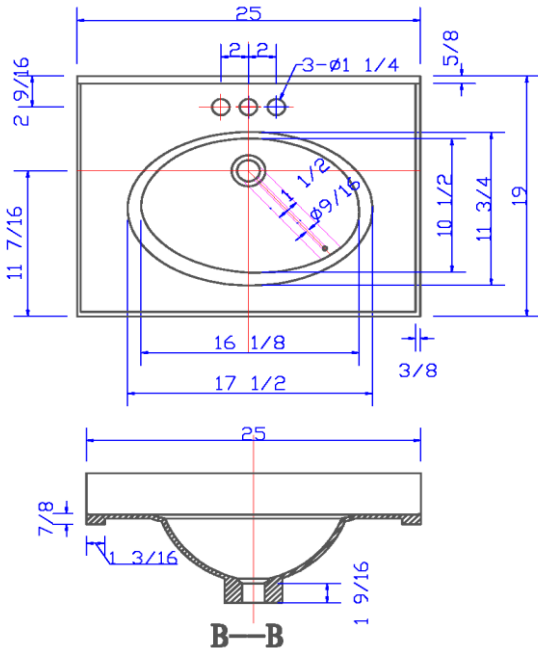

# 25" x 19" Oval Vanity Top

## Specifications

<b>Material Content:</b>	Cultured Marble (Stone filler, Resin and Gel coat)
<b>Back splash:</b>	Integrated, 3-1/4" high, 5/8" thick
<b>Faucet Holes:</b>	3x D1 1/4" holes, 4" center mount
<b>Overflow Hole</b>	with, D9/16"
<b>Drain Hole</b>	with, D1 -1/2"
<b>Water Depth</b>	3- 11/16"
<b>Bowl</b>	16 1/8" width, 10-1/2" depth
<b>Color:</b>	Solid White / White on White / White on Bone

## Dimensions

Tolerance		
	+	-
Length	0	7/16"
Width	0	1/4"
Thickness	1/16"	1/16"

## Order Codes & Finishes/Colors

	View Box	Sleeve Pack
<b>Solid White</b>	551267	552000
<b>White on white</b>	551051	552794
<b>White on Bone</b>	551101	552273

**Type:**

**Job:**

**Order Code:**

**Approvals:**