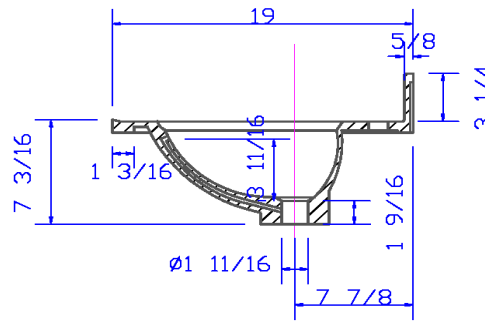

# 25" x 19" Oval Vanity Top

## Specifications

<b>Material Content:</b>	Cultured Marble (Stone filler, Resin and Gel coat)
<b>Back splash:</b>	Integrated, 3-1/4" high, 5/8" thick
<b>Faucet Holes:</b>	3x D1 1/4" holes, 4" center mount
<b>Overflow Hole</b>	with, D9/16"
<b>Drain Hole</b>	with, D1 -1/2"
<b>Water Depth</b>	3- 11/16"
<b>Bowl</b>	16 1/8" width, 10-1/2" depth
<b>Color:</b>	Solid White / White on White / White on Bone

## Dimensions

Tolerance		
	+	-
Length	0	7/16"
Width	0	1/4"
Thickness	1/16"	1/16"

## Order Codes & Finishes/Colors

	View Box	Sleeve Pack
<b>Solid White</b>	551267	552000
<b>White on white</b>	551051	552794
<b>White on Bone</b>	551101	552273

**Type:**

**Job:**

**Order Code:**

**Approvals:**