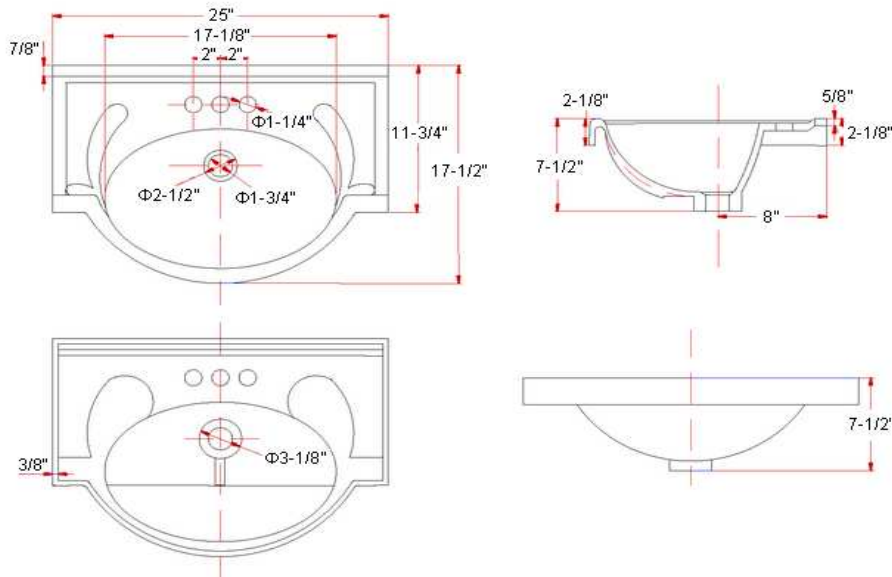

EURO 25" x 19" Vanity Top

Specifications

- Material Content:** Cultured Marble
- Back splash:** Integrated with low rise
- Color:** Solid White
- Faucet Holes:** 3 holes, 4" center mount

* Vanity bottom sold separately

Dimensions

Warranty & Compliances

- Warranty:** 1 Year Limited Warranty
- UPC:** Complaint
- CSA:** Complaint
- ANSI:** ANSI Z124.3 complaint

Order Codes & Finishes/Colors

- Sleeve Pack**
- Solid White** 550178