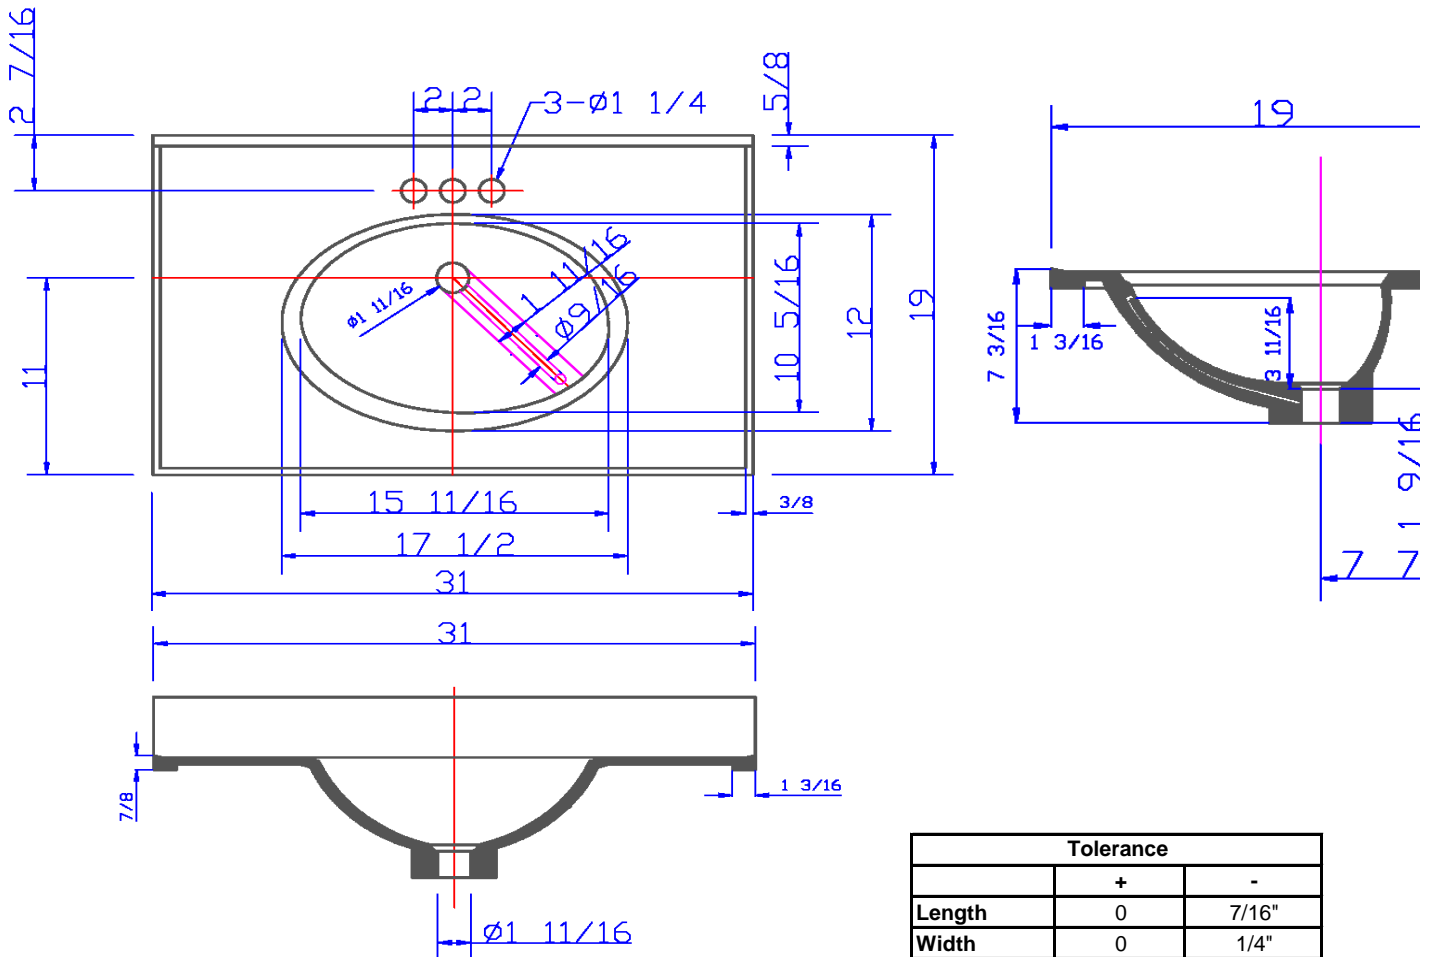

# 31" x 19" Oval Vanity Top

## Specifications

<b>Material Content:</b>	Cultured Marble (Stone filler, Resin and Gel coat)
<b>Back splash:</b>	Integrated, 3-1/2" high, 5/8" thick
<b>Faucet Holes:</b>	3x D1-1/4" holes, 4" center mount
<b>Overflow Hole</b>	with, D 9/16"
<b>Drain Hole</b>	with, D 1 -11/16"
<b>Water Depth</b>	3- 11/16"
<b>Bowl</b>	15- 11/16" width, 10-5/16" depth
<b>Color:</b>	Solid White / White on White / White on Bone

## Dimensions

## Order Codes & Finishes/Colors

**View Box    Sleeve Pack**

<b>Solid White</b>	551333	552018
<b>White on white</b>	551069	552802
<b>White on Bone</b>	551119	552323

<b>Type:</b>
<b>Job:</b>
<b>Order Code:</b>
<b>Approvals:</b>