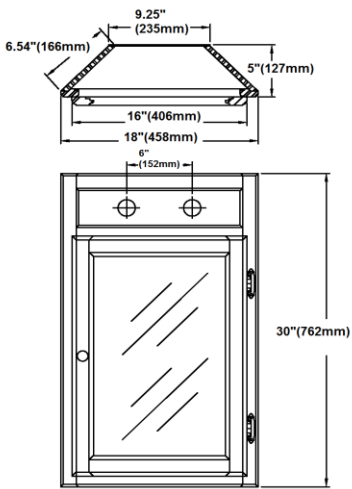

Richland One Door Corner Mount Lighted Cabinet

Specifications

- Exposed hinges
- Particle board with oak melamine side panels
- Pre-assembled design
- 1 Door
- 2 Adjustable Shelves
- Single door corner
- Solid oak frame
- Antique brass hardware with TruMatch finish
- Uses two 60-Watt, medium base bulbs, sold separately
- California 93120 compliant

Dimensions

Wire Pull out hole position on the back panel

Warranty & Compliances

- Warranty: Limited 1 year warranty
- California 93120: Compliant

Order Codes & Finishes/Colors

18"w x 6"d x 30"h

551036

Type: