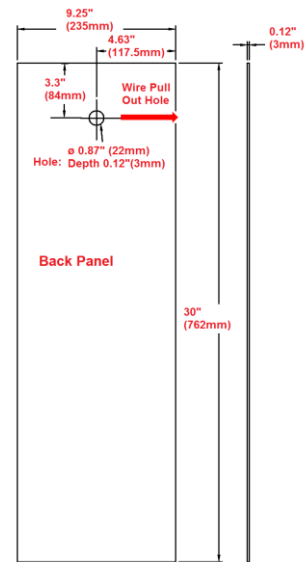

Richland One Door Corner Mount Lighted Cabinet

Specifications

- Exposed hinges
- Particle board with oak melamine side panels
- Pre-assembled design
- 1 Door
- 2 Adjustable Shelves
- Single door corner
- Solid oak frame
- Antique brass hardware with TruMatch finish
- Uses two 60-Watt, medium base bulbs, sold separately
- California 93120 compliant

Dimensions

Wire Pull out hole position on the back panel

Warranty & Compliances

- Warranty: Limited 1 year warranty
- California 93120: Compliant

Order Codes & Finishes/Colors

18"w x 6"d x 30"h

551036

Type: