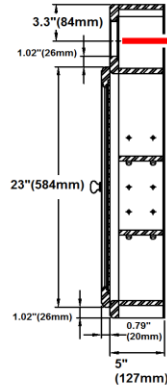

Richland One Door Corner Mount Lighted Cabinet

Specifications

- Exposed hinges
- Particle board with oak melamine side panels
- Pre-assembled design
- 1 Door
- 2 Adjustable Shelves
- Single door corner
- Solid oak frame
- Antique brass hardware with TruMatch finish
- Uses two 60-Watt, medium base bulbs, sold separately
- California 93120 compliant

Dimensions

Wire Pull out hole position on the back panel

Warranty & Compliances

- Warranty: Limited 1 year warranty
- California 93120: Compliant

Order Codes & Finishes/Colors

18"w x 6"d x 30"h

551036

Type: