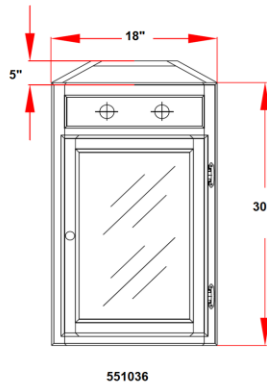

Richland One Door Corner Mount Lighted Cabinet

Specifications

- Exposed hinges
- Particle board with oak melamine side panels
- Pre-assembled design
- 1 Door
- 2 Adjustable Shelves
- Single door corner
- Solid oak frame
- Antique brass hardware with TruMatch finish
- Uses two 60-Watt, medium base bulbs, sold separately
- California 93120 compliant

Dimensions

Wire Pull out hole position on the back panel

Warranty & Compliances

- Warranty: Limited 1 year warranty
- California 93120: Compliant

Order Codes & Finishes/Colors

18"w x 6"d x 30"h

551036

Type: