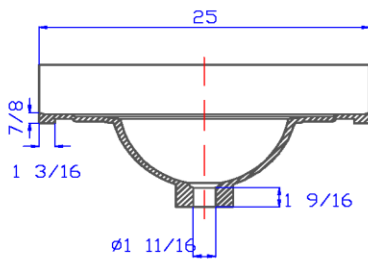

25" x 22" Oval Vanity Top

Specifications

Material Content:	Cultured Marble
Back splash:	Integrated, 3-15/16" high, 5/8" thick
Faucet Holes:	3x D 1-1/4" holes, 4" center mount
Overflow Hole	with, D 9/16"
Drain Hole	with, D 1 -11/16"
Water Depth	3- 15/16"
Bowl	21 1/16" width, 11-5/8" depth
Color:	Solid White / White on White / White on Bone

Dimensions

Tolerance		
	+	-
Length	0	7/16"
Width	0	1/4"
Thickness	1/16"	1/16"

Warranty & Compliances

Warranty	5 Year Limited Warranty
IAPMO/ UPC	Complaint
CSAB45	Complaint
ANSI	ANSI Z124.3 complaint

Order Codes & Finishes/Colors

	View Box	Sleeve Pack	
Solid White	551366	552026	
White on white	551150	552810	
White on Bone	551192	550947	550988

Type: _____

Job: _____

Order Code: _____

Approvals: _____