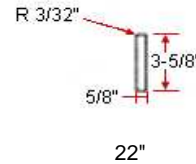

Universal Side Splash

Specifications

Material Content: Cultured Marble
Size: 19" and 22" available
Color: Sandstone / Solid White / White on White / White on Bone

Dimensions

Warranty & Compliances

Warranty 1 Year Limited Warranty

Order Codes & Finishes/Colors

	19"	22"
Sandstone		906289
Solid White	550921	550905
White on white	550533	550913
White on Bone	550558	550228

Type:
Job:
Order Code:
Approvals:

Design House reserves the right to make changes in materials, specifications & models at any time. Design House also reserves the right to discontinue product without notice or obligation.