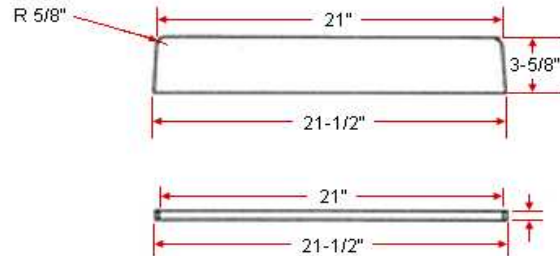

Universal Side Splash

Specifications

Material Content: Cultured Marble
Size: 19" and 22" available
Color: Sandstone / Solid White / White on White / White on Bone

Dimensions

Warranty & Compliances

Warranty 1 Year Limited Warranty

Order Codes & Finishes/Colors

	19"	22"
Sandstone		906289
Solid White	550921	550905
White on white	550533	550913
White on Bone	550558	550228

Type:
Job:
Order Code:
Approvals:

Design House reserves the right to make changes in materials, specifications & models at any time. Design House also reserves the right to discontinue product without notice or obligation.