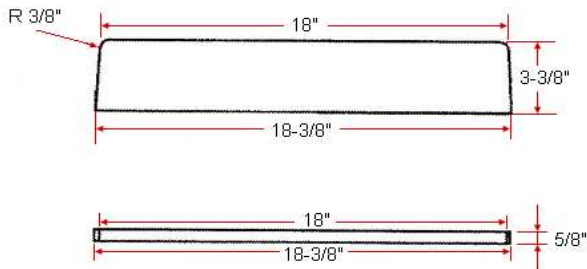

## Specifications

**Material Content:** Cultured Marble  
**Size:** 19" and 22" available  
**Color:** Sandstone / Solid White / White on White / White on Bone

## Dimensions

## Order Codes & Finishes/Colors

	19"	22"
<b>Sandstone</b>		906289
<b>Solid White</b>	550921	550905
<b>White on white</b>	550533	550913
<b>White on Bone</b>	550558	550228

**Type:**  
**Job:**  
**Order Code:**  
**Approvals:**