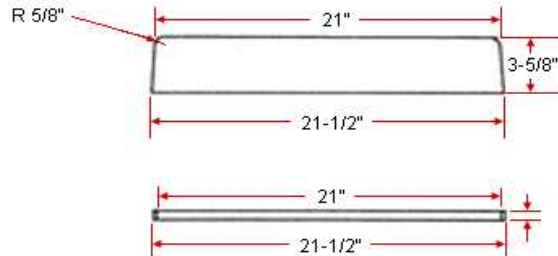

## Specifications

**Material Content:** Cultured Marble  
**Size:** 19" and 22" available  
**Color:** Sandstone / Solid White / White on White / White on Bone

## Dimensions

## Order Codes & Finishes/Colors

	19"	22"
<b>Sandstone</b>		906289
<b>Solid White</b>	550921	550905
<b>White on white</b>	550533	550913
<b>White on Bone</b>	550558	550228

**Type:**  
**Job:**  
**Order Code:**  
**Approvals:**