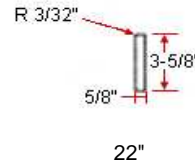

## Specifications

**Material Content:** Cultured Marble  
**Size:** 19" and 22" available  
**Color:** Sandstone / Solid White / White on White / White on Bone

## Dimensions