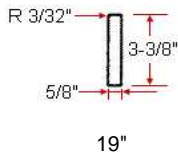

## Specifications

**Material Content:** Cultured Marble  
**Size:** 19" and 22" available  
**Color:** Sandstone / Solid White / White on White / White on Bone

## Dimensions