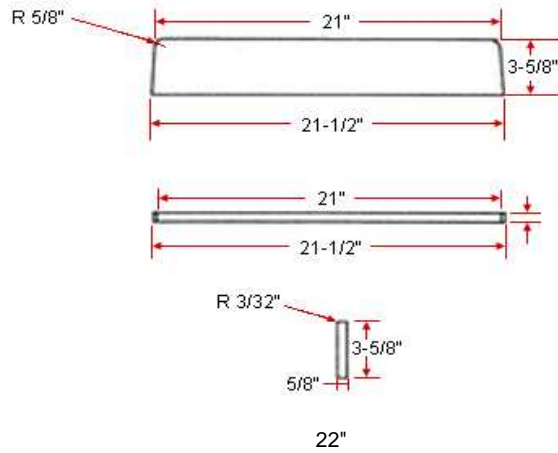

## Specifications

**Material Content:** Cultured Marble  
**Size:** 19" and 22" available  
**Color:** Sandstone / Solid White / White on White / White on Bone

## Dimensions

## Order Codes & Finishes/Colors

	19"	22"
<b>Sandstone</b>		906289
<b>Solid White</b>	550921	550905
<b>White on white</b>	550533	550913
<b>White on Bone</b>	550558	550228

**Type:**  
**Job:**  
**Order Code:**  
**Approvals:**