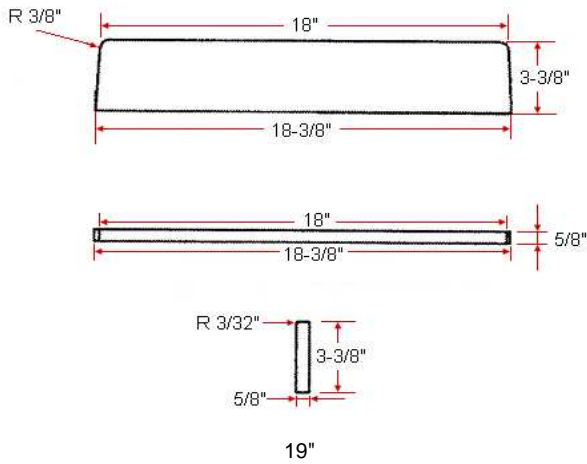

## Specifications

**Material Content:** Cultured Marble  
**Size:** 19" and 22" available  
**Color:** Sandstone / Solid White / White on White / White on Bone

## Dimensions

## Order Codes & Finishes/Colors

	19"	22"
<b>Sandstone</b>		906289
<b>Solid White</b>	550921	550905
<b>White on white</b>	550533	550913
<b>White on Bone</b>	550558	550228

**Type:**  
**Job:**  
**Order Code:**  
**Approvals:**