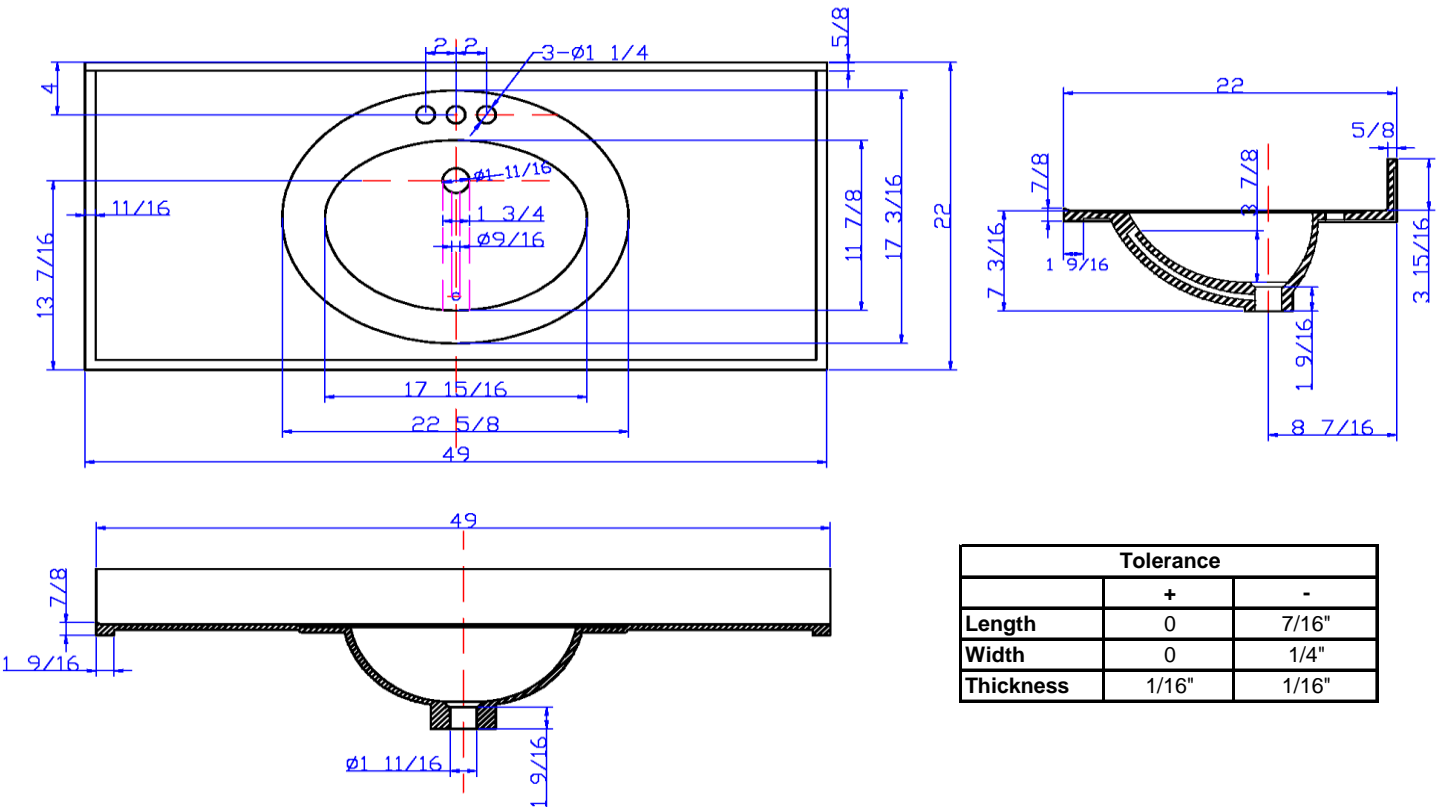

49" x 22" Oval Vanity Top

Specifications

- Material Content:** Cultured Marble (Stone filler, Resin and Gel coat)
- Back splash:** Integrated, 3-15/16" high, 5/8" thick
- Faucet Holes:** 3x D1-1/4" holes, 4" center mount
- Overflow Hole** with, D 9/16"
- Drain Hole** with, D 1 -11/16"
- Water Depth** 3- 7/8"
- Bowl** 17- 15/16" width, 11-7/8" depth
- Color:** Solid White / White on White / White on Bone

Dimensions

Tolerance		
	+	-
Length	0	7/16"
Width	0	1/4"
Thickness	1/16"	1/16"

Warranty & Compliances

- Warranty:** 5 Year Limited Warranty
- UPC:** Complaint
- CSA:** Complaint
- ANSI:** ANSI Z124.3 complaint