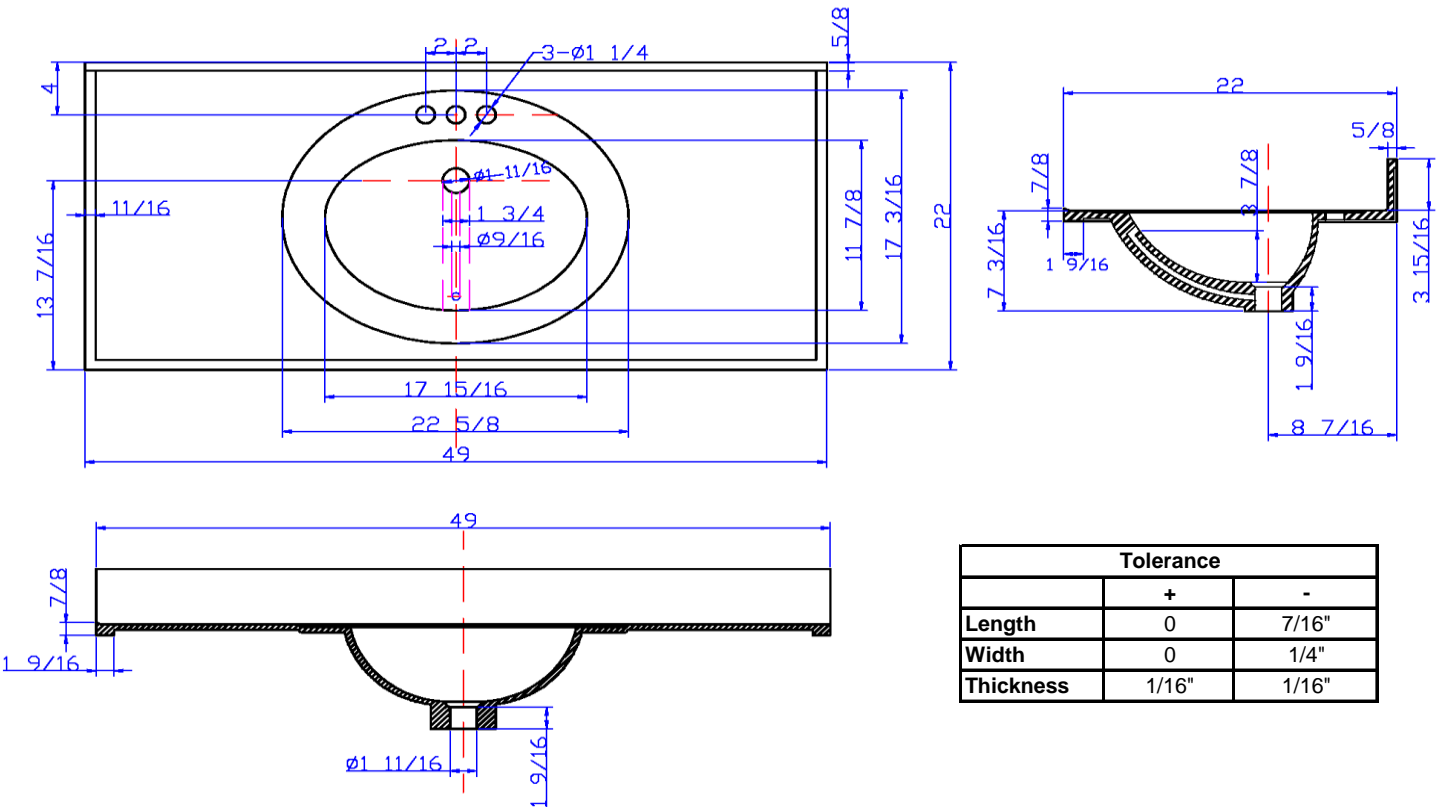

# 49" x 22" Oval Vanity Top

## Specifications

- Material Content:** Cultured Marble (Stone filler, Resin and Gel coat)
- Back splash:** Integrated, 3-15/16" high, 5/8" thick
- Faucet Holes:** 3x D1-1/4" holes, 4" center mount
- Overflow Hole** with, D 9/16"
- Drain Hole** with, D 1 -11/16"
- Water Depth** 3- 7/8"
- Bowl** 17- 15/16" width, 11-7/8" depth
- Color:** Solid White / White on White / White on Bone

## Dimensions

Tolerance		
	+	-
Length	0	7/16"
Width	0	1/4"
Thickness	1/16"	1/16"