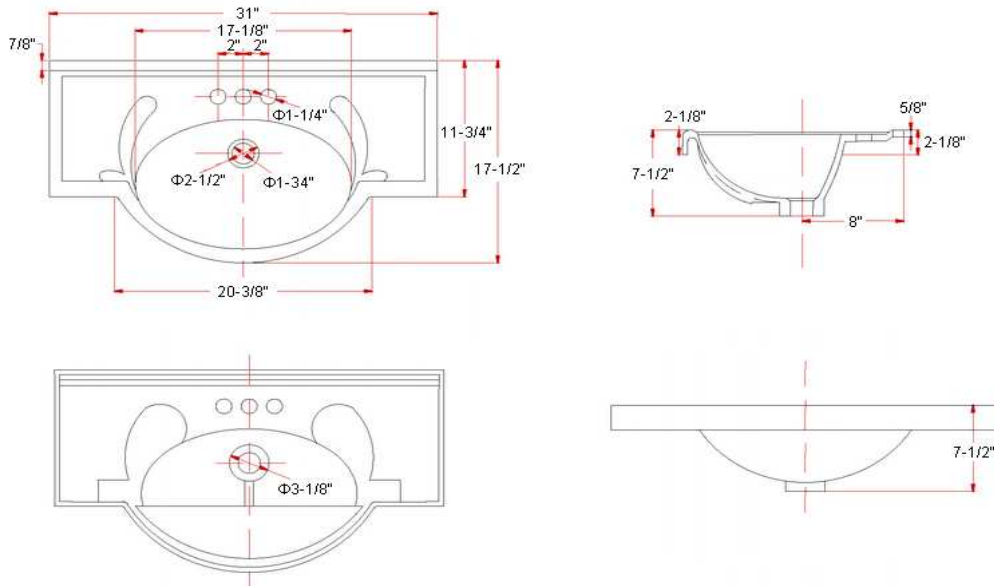

EURO 31" x 19" Vanity Top

Specifications

- Material Content:** Cultured Marble
- Back splash:** Integrated with low rise
- Color:** Solid White
- Faucet Holes:** 3 holes, 4" center mount

* Vanity Bottom Sold Separately

Dimensions

Warranty & Compliances

- Warranty:** 1 Year Limited Warranty
- UPC:** Complaint
- CSA:** Complaint
- ANSI:** ANSI Z124.3 compliant

Order Codes & Finishes/Colors

- Sleeve Pack**
- Solid White** 550160