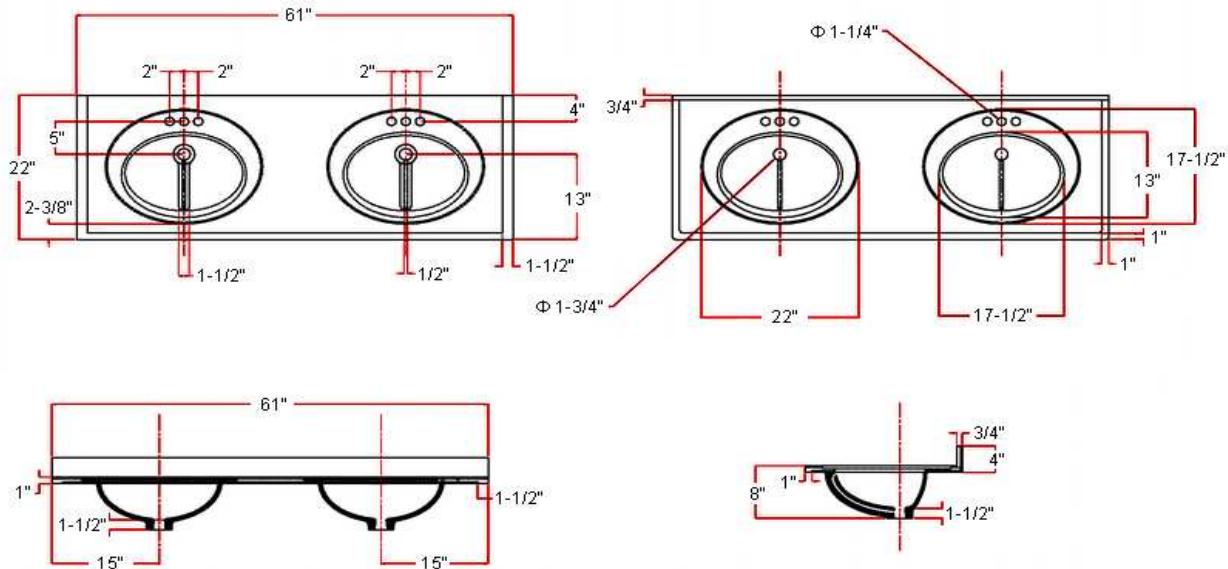

61" x 22" Double Bowl Vanity Top

Specifications

- Material Content:** Cultured Marble
- Back splash:** Integrated
- Color:** Solid White / White on White
- Faucet Holes:** 6 holes, 4" center mount

Dimensions