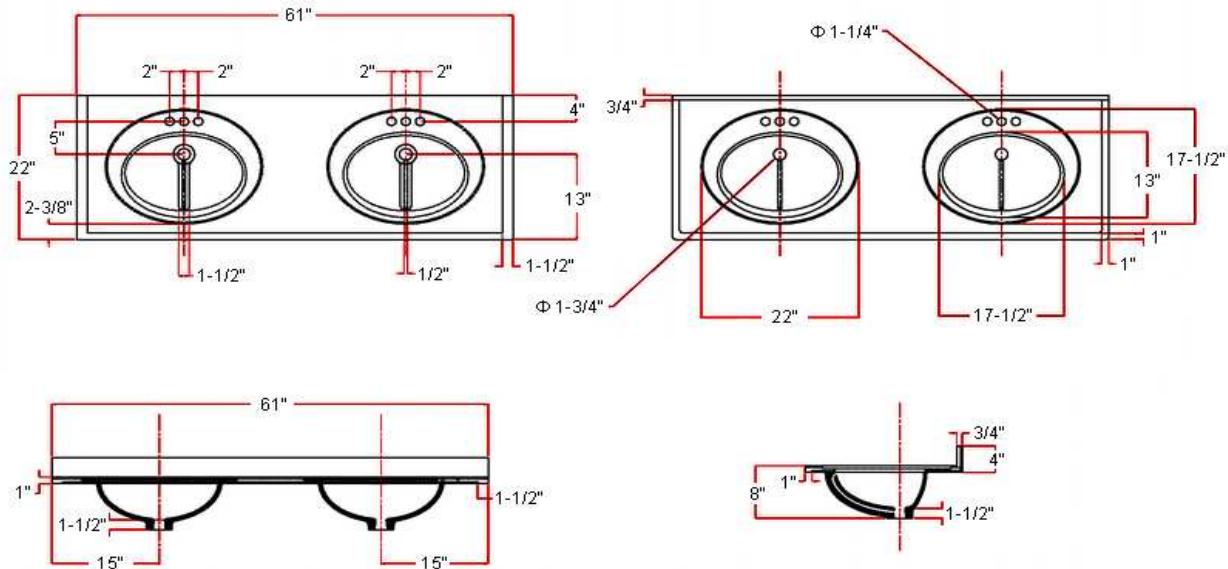

# 61" x 22" Double Bowl Vanity Top

## Specifications

- Material Content:** Cultured Marble
- Back splash:** Integrated
- Color:** Solid White / White on White
- Faucet Holes:** 6 holes, 4" center mount

## Dimensions