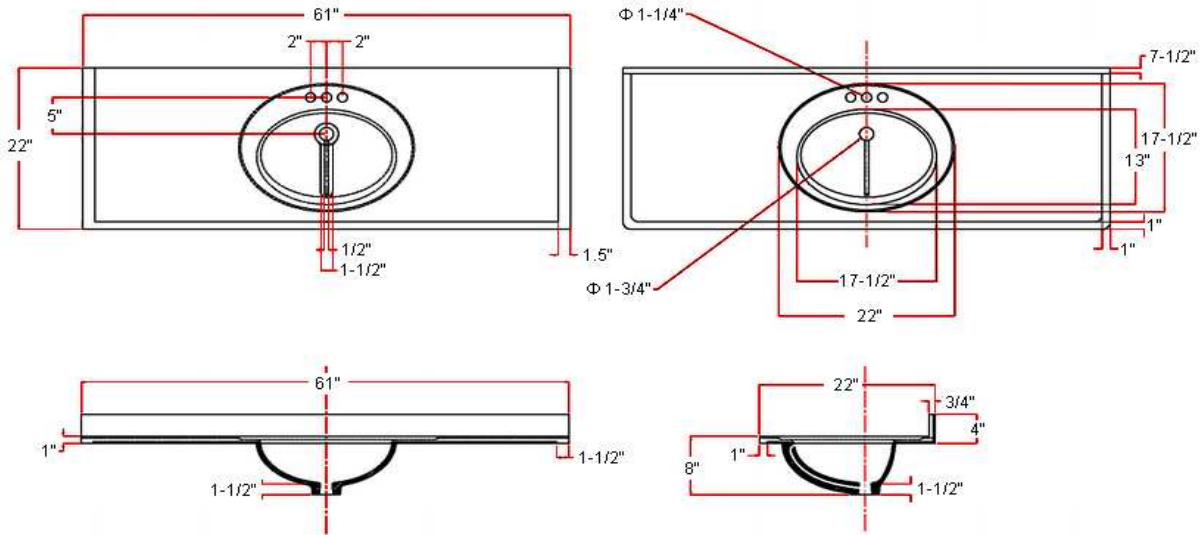

61" x 22" Single Bowl Vanity Top

Specifications

- Material Content:** Cultured Marble
- Back splash:** Integrated
- Color:** White on White
- Faucet Holes:** 3 holes, 4" center mount

Dimensions

Warranty & Compliances

- Warranty:** 1 Year Limited Warranty
- UPC:** Complaint
- CSA:** Complaint
- ANSI:** ANSI Z124.3 complaint

Order Codes & Finishes/Colors

	View Box
White on white	550111

Type:
Job:
Order Code:
Approvals: