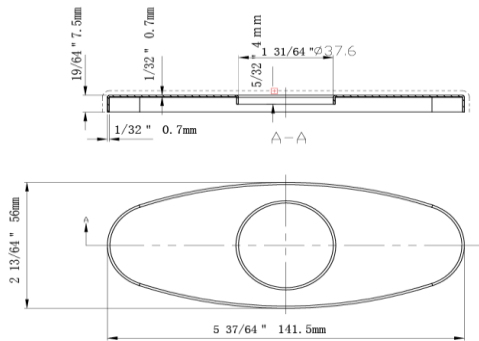

Dimensions

Warranty & Compliances

Warranty	Lifetime Limited Warranty, Lifetime Limited Finish Warranty
IAPMO/UPC	CUPC compliant
ASME	ASME A112.18.1-2012/CSA B1255.1-12

Order Codes & Finishes/Colors

Satin Nickel (US15)	547836
Polished Chrome	547844
Oil Rubbed Bronze	

Type:
Job:
Order Code:
Approvals: