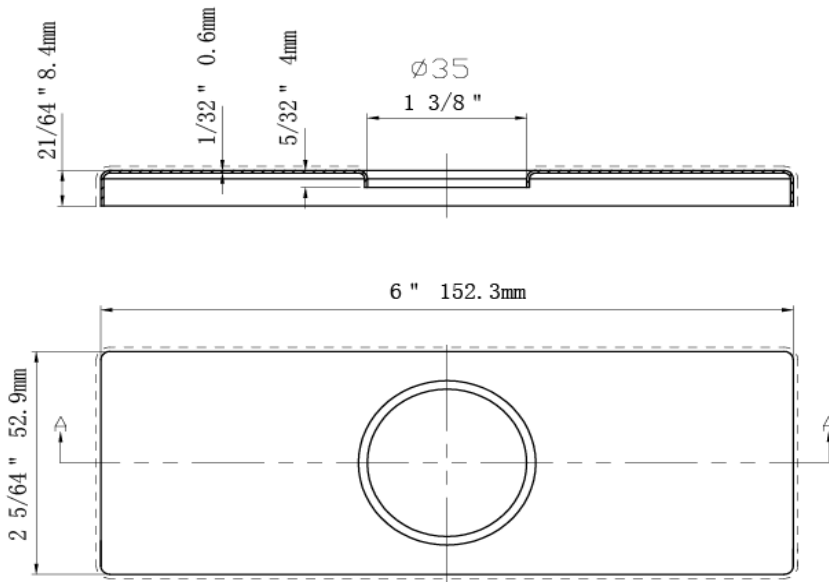

# Karsen Deckplate for Karsen Single Handle Lav Faucet

## Specifications

<b>Description</b>	Deck Plate Karsen Single Handle Lav Faucet
<b>Material</b>	Zinc alloy
<b>Dimension</b>	6*2 5/64*21/64 "
<b>Hole Dia</b>	1 3/8 "

## Dimensions