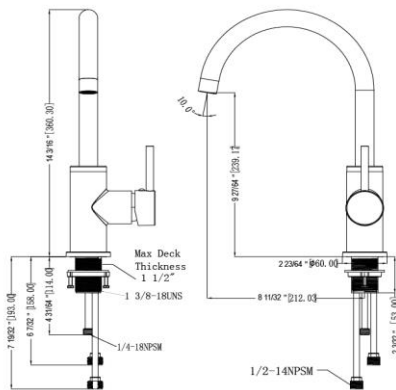

Eastport Single Handle Kitchen Faucet

Specifications

Handle	Zinc handle
Spout	Brass
Cartridge	Ceramic disc cartridge
Waterway	Brass
Max Waterflow	1.8GPM@ 60 PSI
Spout Reach	8 -11/32"
Spout Height	9 -27/64"
Mouting Holes	1
Max Deck Thickness	1 1/2"

Dimensions

Warranty & Compliances

Warranty	Lifetime Limited Warranty, Lifetime Limited Finish Warranty
IAPMO/UPC	CUPC compliant
ASME	ASME A112.18.1-2012/CSA B1255.1-12
NSF/ANSI	NSF/ANSI 61-2012
Lead Free	AB1953 compliant
ADA	Compliant

Order Codes & Finishes/Colors

Brushed Nickel (US15)	547737	
Polished Chrome	547695	
Oil Rubbed Bronze		

Type: Job: Order Code: Approvals: