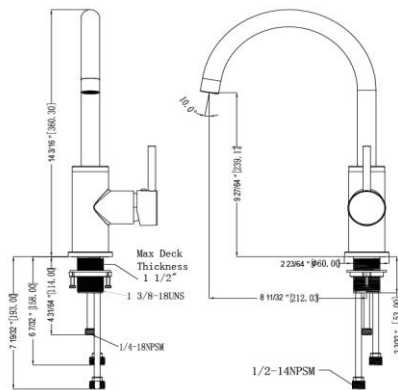

Eastport Single Handle Kitchen Faucet

Specifications

Handle	Zinc handle
Spout	Brass
Cartridge	Ceramic disc cartridge
Waterway	Brass
Max Waterflow	1.8GPM@ 60 PSI
Spout Reach	8 -11/32"
Spout Height	9 -27/64"
Mouting Holes	1
Max Deck Thickness	1 1/2"

Dimensions

Warranty & Compliances

Warranty	Lifetime Limited Warranty, Lifetime Limited Finish Warranty
IAPMO/UPC	CUPC compliant
ASME	ASME A112.18.1-2012/CSA B1255.1-12
NSF/ANSI	NSF/ANSI 61-2012
Lead Free	AB1953 compliant
ADA	Compliant

Order Codes & Finishes/Colors

Brushed Nickel (US15)	547737	
Polished Chrome	547695	
Oil Rubbed Bronze		

Type: Job: Order Code: Approvals: