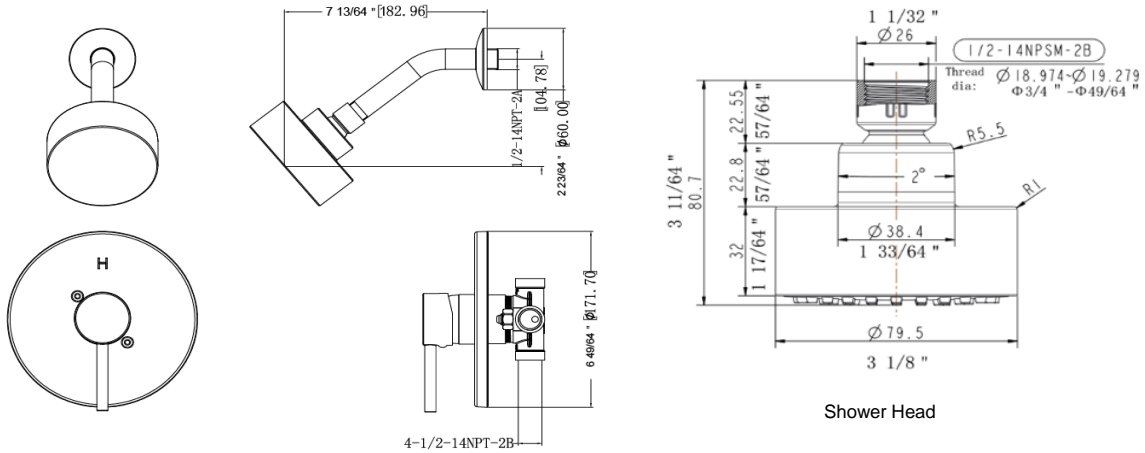

Eastport Shower Faucet

Specifications

Handle	Zinc handle, 1/4 quarter turn stop
Cartridge	Pressure balance cartridge
Max Waterflow	2.0GPM@ 80 PSI
Shower Arm	Metal shower arm
Shower Head	Plastic shower head No Spout

Dimensions

Warranty & Compliances

Warranty	Lifetime Limited Warranty, Lifetime Limited Finish Warranty
IAPMO/UPC	CUPC compliant
ASME	ASME A112.18.1-2012/CSA B1255.1-12
ADA	Compliant

Order Codes & Finishes/Colors

Brushed Nickel (US15)	547703	
Polished Chrome	547687	
Oil Rubbed Bronze		

Type:

Job:

Order Code:

Approvals: