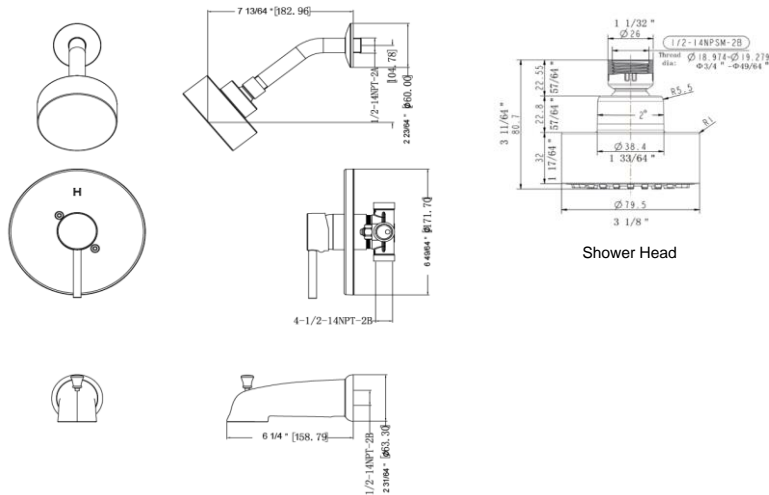

Easport Tub and Shower Faucet

Specifications

Handle	Zinc handle, 1/4 quarter turn stop
Spout	Zinc
Cartridge	Pressure balance cartridge
Max Waterflow	2.0GPM@ 80 PSI
Shower Head	D-3-1/8" , Single Function
Shower Arm	Metal shower arm
Shower Head	Plastic shower head

Dimensions

Warranty & Compliances

Warranty	Lifetime Limited Warranty, Lifetime Limited Finish Warranty
IAPMO/UPC	CUPC compliant
ASME	ASME A112.18.1-2012/CSA B1255.1-12
ADA	Compliant

Order Codes & Finishes/Colors

Brushed Nickel (US15)	547679	
Polished Chrome	547661	
Oil Rubbed Bronze		

Type:
Job:
Order Code:
Approvals: