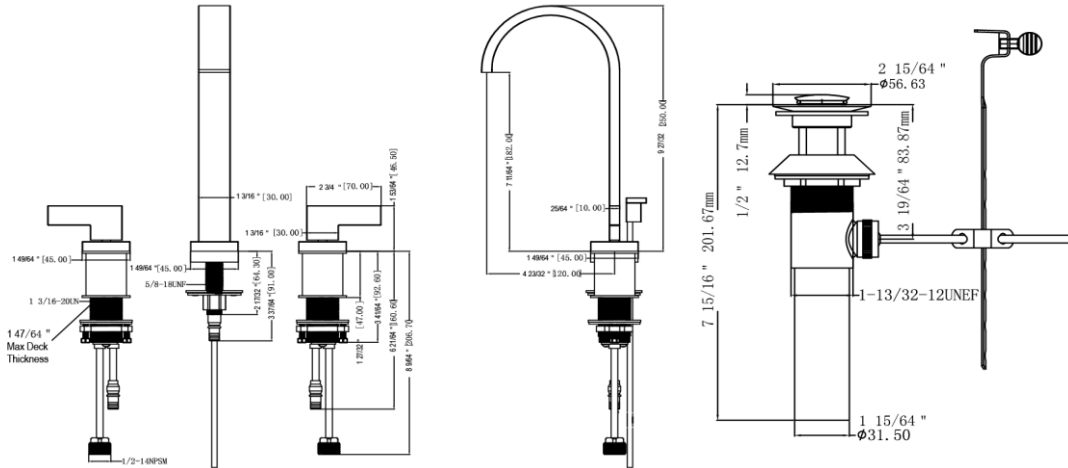

Karsen Widespread Lavatory Faucet

Specifications

Handle	Zinc handle, 1/4 quarter turn stop
Spout	Stainless steel
Cartridge	Ceramic disc cartridge
Waterway	Hybrid
Max Waterflow	1.2GPM at 60 PSI
Spout Reach	4 -23/32"
Spout Height	7 -11/64"
Mouting Holes	3
Max Deck Thickness	1 -47/64"
Pop up	Brass

Dimensions

Warranty & Compliances

Warranty	Lifetime Limited Warranty, Lifetime Limited Finish Warranty
IAPMO/UPC	CUPC compliant
ASME	ASME A112.18.1-2012/CSA B1255.1-12
NSF/ANSI	NSF/ANSI 61-2012
Lead Free	AB1953 compliant
ADA	Compliant
Water Sense	Compliance with EPA WaterSense® High Efficiency Lavatory Faucet Specification

Order Codes & Finishes/Colors

Satin Nickel (US15)	547653
Polished Chrome	547646
Oil Rubbed Bronze	

Type:
Job:
Order Code:
Approvals: