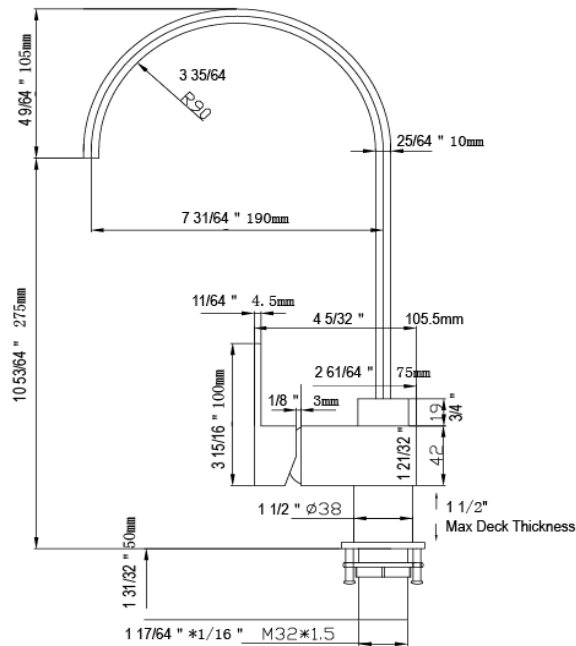

Karsen Single Hand Kitchen Faucet

Specifications

Handle	Zinc handle
Spout	Brass
Cartridge	Ceramic disc cartridge
Escutcheon	Metal
Max Waterflow	1.8GPM@ 60 PSI
Spout Reach	7- 31/64"
Spout Height	10 -53/64"
Mouting Holes	1
Max Deck Thickness	1 -1/2"

Dimensions

Warranty & Compliances

Warranty	Lifetime Limited Warranty, Lifetime Limited Finish Warranty
IAPMO/UPC	CUPC compliant
ASME	ASME A112.18.1
NSF/ANSI	NSF/ANSI 61-2012
Lead Free	AB1953 Compliant
ADA	Compliant

Order Codes & Finishes/Colors

Brushed Nickel (US15)	547638	
Polished Chrome	547620	
Oil Rubbed Bronze		

Type: Job: Order Code: Approvals: